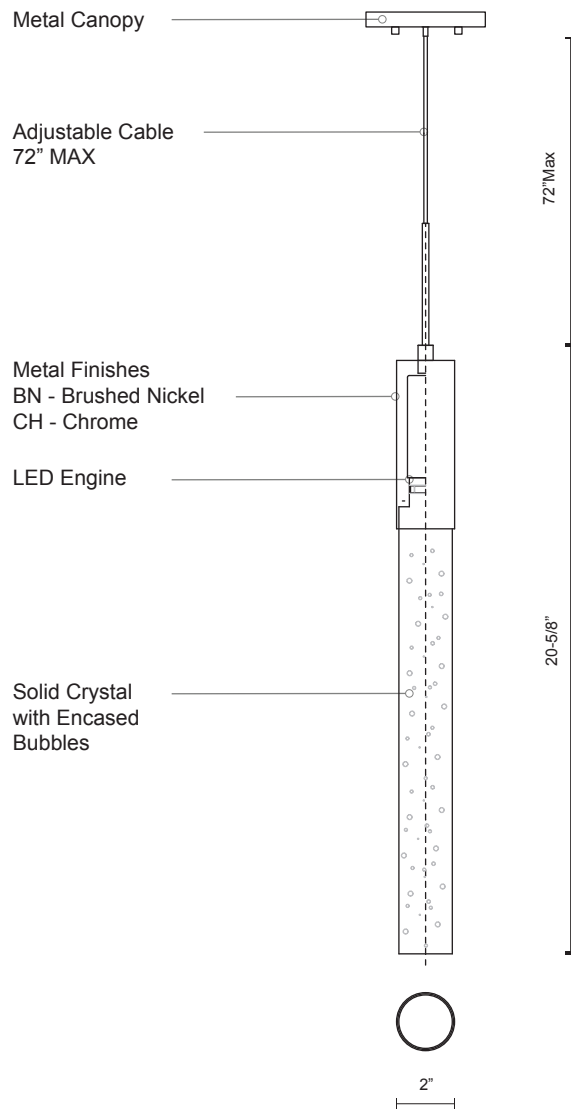

## SPECIFICATION SHEET

PROJECT	
DATE	TYPE

### Sophisticated LED technology meets modern pendant

- Clear encased bubble crystals
- Brushed nickel or chrome metal details
- Dimmable with ELV dimmer (Not included)
- 120V

Color Temp 3000K  
 CRI (Ra) >80  
 Dimming 100% - 10%  
 Rated Life 50,000 hours

Voltage	Watt	LED Lumens	Delivered Lumens	Finish(es)
120V	5W	400lm	127lm*	BN / CH

\* Subject to testing confirmation

PD7721-CH

PD7721-BN

PD7721-CH