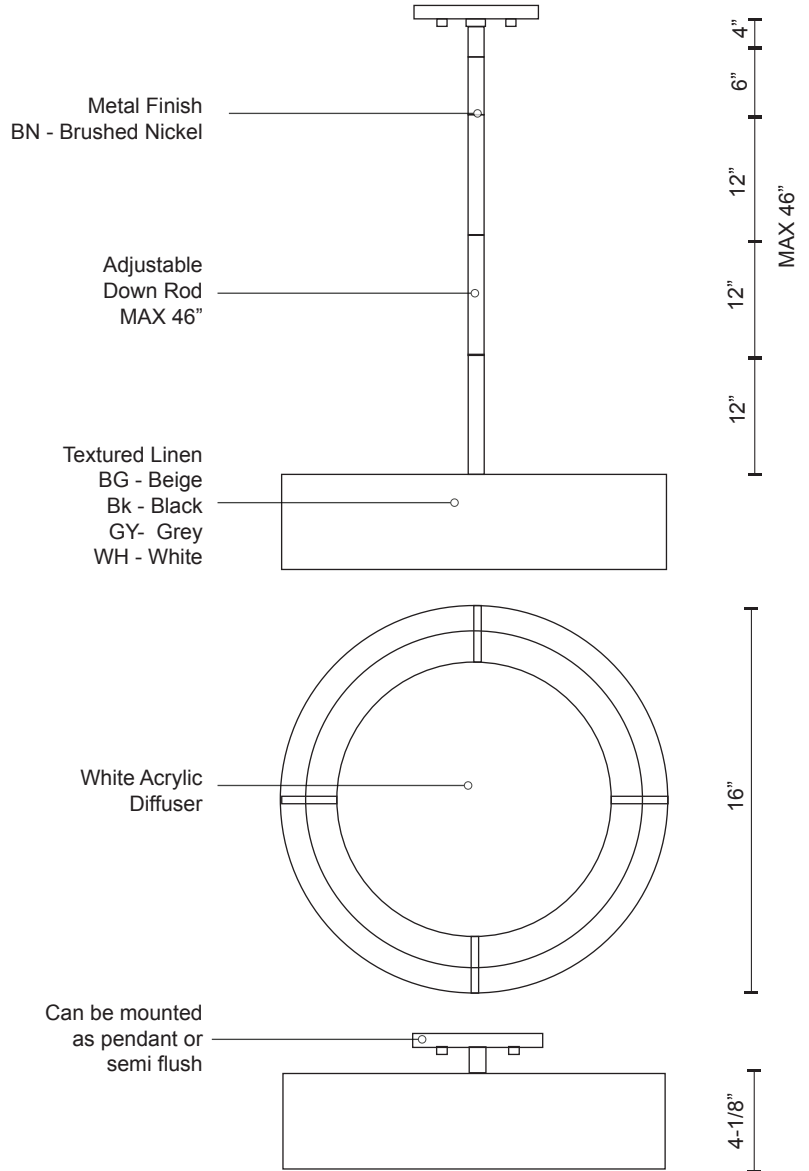

Product Details

High system efficacy. Low total life cycle cost. ETL Listed.

5-years warranty.

Complete warranty terms located at:

www.kuzcolighting.com/warranty

Utilizes our LED Driver Light Engine.

LED Driver within fixture.

Dimmable with ELV dimmer (not included)

Custom options available.

Canopy dimensions:
N/A

PROJECT					
DATE		TYPE			
Voltage	Watt	LED Lumens	Delivered Lumens	Finish(es)	Color Temp
120V	24W	1600lm	1045lm	BG - Beige	3000K
120V	24W	1600lm	966lm	BK - Black	CRI(Ra) >90
120V	24W	1600lm	1045lm	GY - Grey	Dimming 100%-10%
120V	24W	1600lm	1107lm	WH - White	Rated Life 50,000 hours

*Preliminary figures