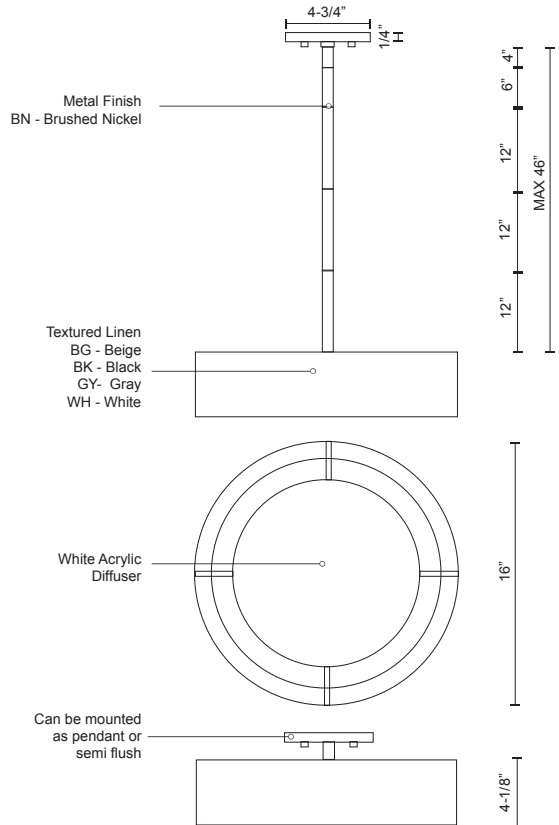

PD7916-GY
Gray

PD7916-BG
Beige

PD7916-BK
Black

PD7916-WH
White

SPECIFICATION DETAILS

* For custom options, consult factory for details.

Fixture Dimensions	D16 x H4-1/8"
Light Source	LED
Wattage	24W
Total Lumens	1600lm
Delivered Lumens	BG-1103lm; BK-980lm; WH-1050lm;
Voltage	120V
Color Temperature	3000K
CRI (Ra)	>90
Optional Color Temps	2700K - 5000K Available, Minimum Order Quantities Apply
LED Rated Life	50,000 hours
Dimming	100% - 10%, ELV Dimmer (Not Included)
Diffuser Details	White Acrylic Diffuser
Shade Details	Textured Linen
Adjustable	Yes
Rod Length	46" Max (3x12" + 1x6" + 1x4")
Location	Dry
Warranty	5 Years
Canopy Dimensions	D4-3/4" x H1/4"