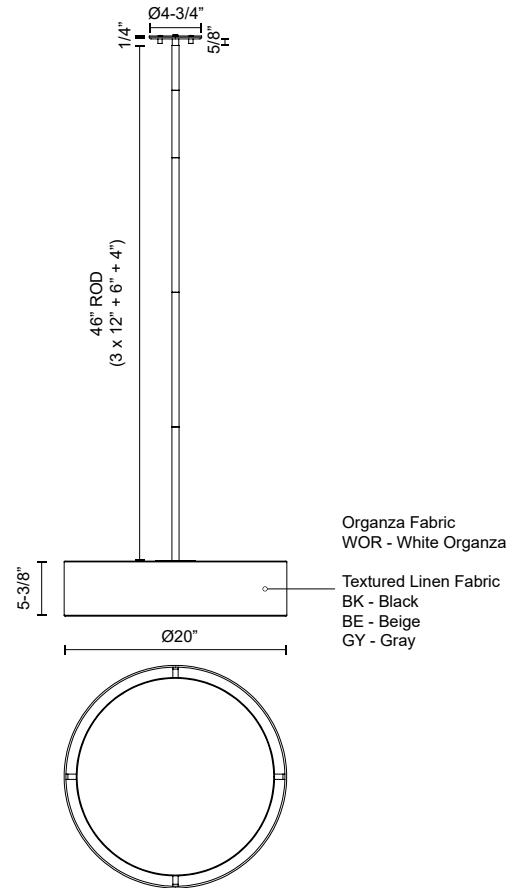

KUZCO

CANADA: 19054 28TH AVENUE - SURREY, BC V3Z 6M3
USA: 3035 E. LONE MOUNTAIN ROAD - LAS VEGAS, NV 89081

WWW.KUZCOLIGHTING.COM

© 2016 KUZCO LIGHTING. ALL RIGHTS RESERVED.

COMMENT