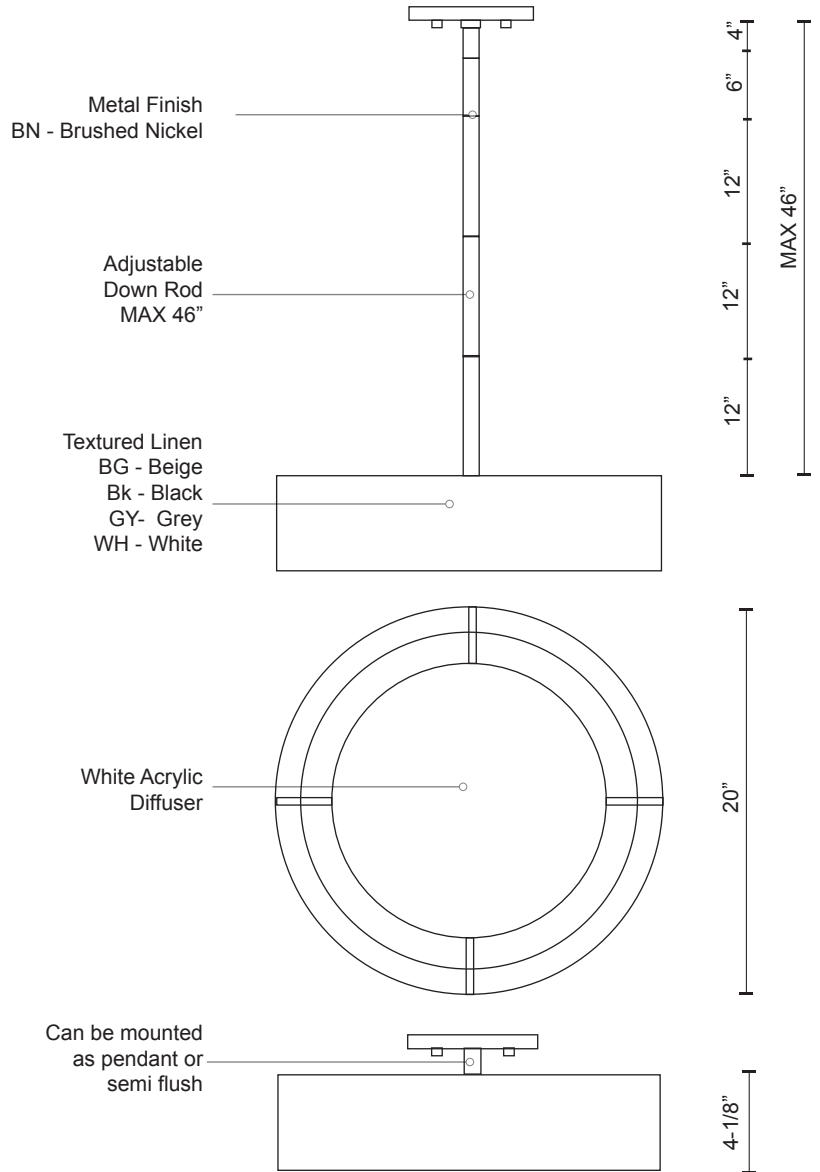

Product Details

High system efficacy. Low total life cycle cost. ETL Listed.

5-years warranty.

Complete warranty terms located at:

www.kuzcolighting.com/warranty

Utilizes our LED Driver Light Engine.

LED Driver within fixture.

Dimmable with ELV dimmer (not included)

Custom options available.

Canopy dimensions:
N/A

PROJECT					
DATE				TYPE	
Voltage	Watt	LED Lumens	Delivered Lumens	Finish(es)	Color Temp 3000K
120V	30W	2000lm	1365lm	BG - Beige	CRI(Ra) >90
120V	30W	2000lm	1289lm	BK - Black	Dimming 100%-10%
120V	30W	2000lm	1365lm	GY - Grey	Rated Life 50,000 hours
120V	30W	2000lm	1458lm	WH - White	

*Preliminary figures