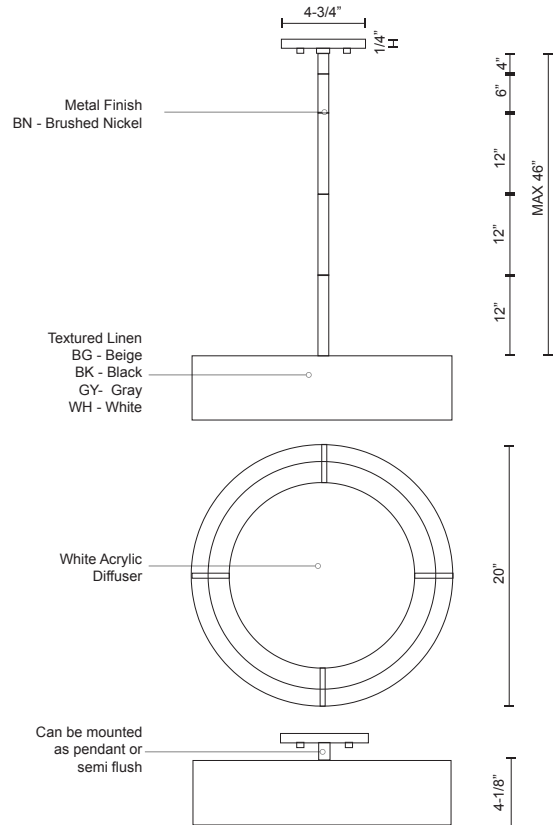

KUZCO

19054 28TH AVENUE
SURREY - BC V3Z 6M3
CANADA

WWW.KUZCOLIGHTING.COM

COMMENT