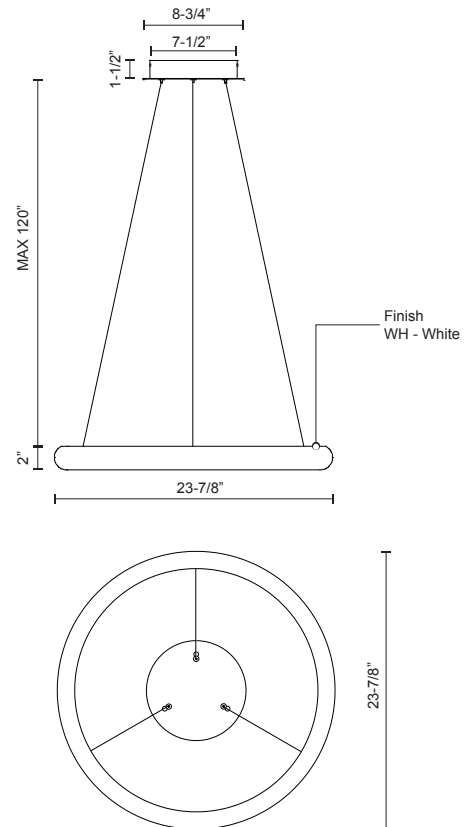

CUMULUS MINOR PD80324

PENDANTS

PROJECT

PD80324-WH
White

SPECIFICATION DETAILS

* For custom options, consult factory for details.

Fixture Dimensions	D23-7/8" x H2"
Light Source	LED
Wattage	36W
Total Lumens	3060lm
Delivered Lumens	WH-1884lm
Voltage	120V
Color Temperature	3000K
CRI (Ra)	>90
Optional Color Temps	2700K - 5000K Available, Minimum Order Quantities Apply
LED Rated Life	50,000 hours
Dimming	100% - 10%, TRIAC or ELV Dimmer (Not Included)
Diffuser Details	White Acrylic Diffuser
Adjustable	Yes
Wire Length	120" Max
Wire Type	Clear Coaxial Wire
Location	Dry
Warranty	5 Years
Canopy Dimensions	D8-3/4" x H1-1/2"

DESCRIPTION

An illuminated circumference of bright uniform light the Cumulus Minor is devoid of extraneous detail appearing as a single endless loop. The miniscule ovoid profile of the polymeric ring condenses the lamp assembly into a compact yet airy visual footprint, a reduced scale from the substantial Cumulus pendant series. Available in multiple sizes.