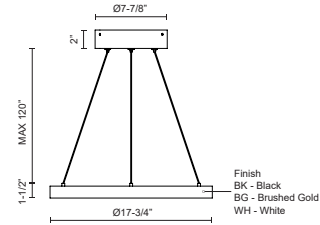

CERCHIO PD87718

PENDANTS

PROJECT

PD87718-BG
Brushed Gold

PD87718-BK
Black

PD87718-WH
White

SPECIFICATION DETAILS

Fixture Dimensions	D17-3/4" x H1-1/2"
Light Source	LED with DC Driver
Wattage	51W
Total Lumens	3830lm
Delivered Lumens	BG-1500lm*; BK-1500lm*; WH-2010lm*;
Voltage	120V
Color Temperature	3000K
CRI (Ra)	90CRI
Optional Color Temps	2700K - 5000K Available, Minimum Order Quantities Apply
LED Rated Life	50,000 hours
Dimming	100% - 10%, TRIAC or ELV Dimmer (Not Included)
Diffuser Details	Frosted Silicone Diffuser
Adjustable	Yes
Wire Length	120" Max
Wire Type	BG - Black Wire; BK - Black Wire; WH - Clear Wire;
Minimum Hang Height	9"
Sloped Ceiling Adaptable	Yes
Location	Dry
Illumination Direction	Up and Downlight
Canopy Dimensions	D8-5/8" x H2"

* For custom options, consult factory for details.

* For warranty information, please visit www.kuzcolighting.com/warranty

DESCRIPTION

Extruded and rolled aluminum with rectangular profile. Flush silicone diffuser. Matte powder-coated finish. Up and down light.. Duo canopy mounting style