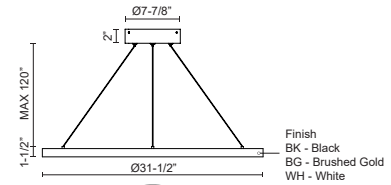

CERCHIO PD87732

PENDANTS

PROJECT

PD87732-BG
Brushed Gold

PD87732-BK
Black

PD87732-WH
White

SPECIFICATION DETAILS

Fixture Dimensions	D31-1/2" x H1-1/2"
Light Source	LED with DC Driver
Wattage	78W
Total Lumens	5630lm
Delivered Lumens	BG-2270lm*; BK-2270lm*; WH-3055lm*;
Voltage	120V
Color Temperature	3000K
CRI (Ra)	90CRI
Optional Color Temps	2700K - 5000K Available, Minimum Order Quantities Apply
LED Rated Life	50,000 hours
Dimming	100% - 10%, TRIAC or ELV Dimmer (Not Included)
Diffuser Details	Frosted Silicone Diffuser
Adjustable	Yes
Wire Length	120" Max
Wire Type	BG - Black Wire; BK - Black Wire; WH - Clear Wire;
Minimum Hang Height	16"
Sloped Ceiling Adaptable	Yes
Location	Dry
Illumination Direction	Up and Downlight
Canopy Dimensions	D8-5/8" x H2"

* For custom options, consult factory for details.

* For warranty information, please visit www.kuzcolighting.com/warranty

DESCRIPTION

Extruded and rolled aluminum with rectangular profile. Flush silicone diffuser. Matte powder-coated finish. Up and down light.. Duo canopy mounting style