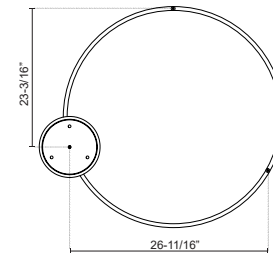

CERCHIO PD87732

PENDANTS

PROJECT

SPECIFICATION DETAILS

Fixture Dimensions	D31-1/2" x H1-1/2"
Light Source	LED with DC Driver
Wattage	78W
Total Lumens	5630lm
Delivered Lumens	BG-2270lm*; BK-2270lm*; WH-3055lm*;
Voltage	120V
Color Temperature	3000K
CRI (Ra)	90CRI
Optional Color Temps	2700K - 5000K Available, Minimum Order Quantities Apply
LED Rated Life	50,000 hours
Dimming	100% - 10%, TRIAC or ELV Dimmer (Not Included)
Diffuser Details	Frosted Silicone Diffuser
Adjustable	Yes
Wire Length	120" Max
Wire Type	BG - Black Wire; BK - Black Wire; WH - Clear Wire;
Minimum Hang Height	16"
Sloped Ceiling Adaptable	Yes
Location	Dry
Illumination Direction	Up and Downlight
Canopy Dimensions	D8-5/8" x H2"

* For custom options, consult factory for details.

* For warranty information, please visit www.kuzcolighting.com/warranty

DESCRIPTION

Extruded and rolled aluminum with rectangular profile. Flush silicone diffuser. Matte powder-coated finish. Up and down light.. Duo canopy mounting style

KUZCO

CANADA: 19054 28TH AVENUE - SURREY, BC V3Z 6M3

USA: 3035 E. LONE MOUNTAIN ROAD - LAS VEGAS, NV 89081

WWW.KUZCOLIGHTING.COM

© 2021 KUZCO LIGHTING. ALL RIGHTS RESERVED.

COMMENT