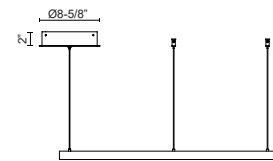

CERCHIO PD87732

PENDANTS

PROJECT

SPECIFICATION DETAILS

Fixture Dimensions	D31-1/2" x H1-1/2"
Light Source	LED with DC Driver
Wattage	78W
Total Lumens	5630lm
Delivered Lumens	BG-2270lm*; BK-2270lm*; WH-3055lm*;
Voltage	120V
Color Temperature	3000K
CRI (Ra)	90CRI
Optional Color Temps	2700K - 5000K Available, Minimum Order Quantities Apply
LED Rated Life	50,000 hours
Dimming	100% - 10%, TRIAC or ELV Dimmer (Not Included)
Diffuser Details	Frosted Silicone Diffuser
Adjustable	Yes
Wire Length	120" Max
Wire Type	BG - Black Wire; BK - Black Wire; WH - Clear Wire;
Minimum Hang Height	16"
Sloped Ceiling Adaptable	Yes
Location	Dry
Illumination Direction	Up and Downlight
Canopy Dimensions	D8-5/8" x H2"

* For custom options, consult factory for details.

* For warranty information, please visit www.kuzcolighting.com/warranty

DESCRIPTION

Extruded and rolled aluminum with rectangular profile. Flush silicone diffuser. Matte powder-coated finish. Up and down light.. Duo canopy mounting style

KUZCO

CANADA: 19054 28TH AVENUE - SURREY, BC V3Z 6M3

USA: 3035 E. LONE MOUNTAIN ROAD - LAS VEGAS, NV 89081

WWW.KUZCOLIGHTING.COM

© 2021 KUZCO LIGHTING. ALL RIGHTS RESERVED.

COMMENT