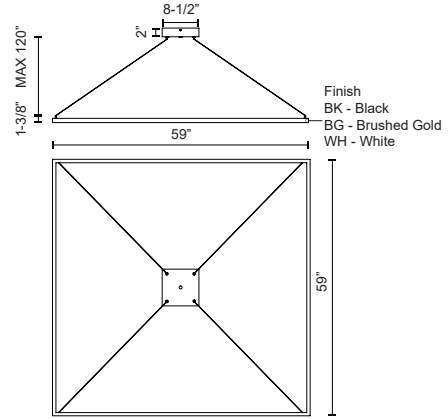

PIAZZA
PD88160
PENDANTS

PROJECT

PD88160-BG
Brushed Gold

PD88160-BK
Black

PD88160-WH
White

SPECIFICATION DETAILS

Fixture Dimensions	L59" x W59" x H1-3/8"
Light Source	LED with DC Driver
Wattage	126W
Total Lumens	9250lm
Delivered Lumens	BK-3955lm; WH-5320lm*;
Voltage	120V
Color Temperature	3000K
CRI (Ra)	90CRI
Optional Color Temps	2700K - 5000K Available, Minimum Order Quantities Apply
LED Rated Life	50,000 hours
Dimming	100% - 10%, TRIAC or ELV Dimmer (Not Included)
Diffuser Details	Frosted Silicone Diffuser
Adjustable	Yes
Wire Length	120" Max
Wire Type	BG - Black Wire; BK - Black Wire; WH - Clear Wire;
Minimum Hang Height	42"
Sloped Ceiling Adaptable	Yes
Location	Dry
Illumination Direction	Downlight
Canopy Dimensions	L9-1/2" x W9-1/2" x H2"

* For custom options, consult factory for details.

* For warranty information, please visit www.kuzcolighting.com/warranty

DESCRIPTION

Extruded aluminum with rectangular profile. Flush silicone diffuser. Matte powder-coated finish. Down light. Duo canopy mounting style