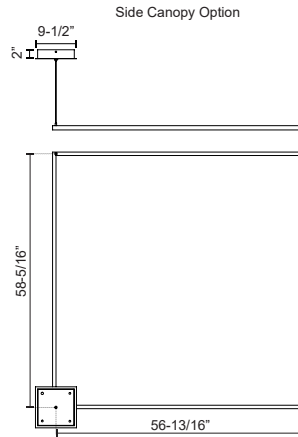

PIAZZA
PD88160
PENDANTS

PROJECT

PD88160-BG
Brushed Gold

PD88160-BK
Black

PD88160-WH
White

SPECIFICATION DETAILS

Fixture Dimensions	L59" x W59" x H1-3/8"
Light Source	LED with DC Driver
Wattage	126W
Total Lumens	9250lm
Delivered Lumens	BK-3955lm; WH-5320lm*;
Voltage	120V
Color Temperature	3000K
CRI (Ra)	90CRI
Optional Color Temps	2700K - 5000K Available, Minimum Order Quantities Apply
LED Rated Life	50,000 hours
Dimming	100% - 10%, TRIAC or ELV Dimmer (Not Included)
Diffuser Details	Frosted Silicone Diffuser
Adjustable	Yes
Wire Length	120" Max
Wire Type	BG - Black Wire; BK - Black Wire; WH - Clear Wire;
Minimum Hang Height	42"
Sloped Ceiling Adaptable	Yes
Location	Dry
Illumination Direction	Downlight
Canopy Dimensions	L9-1/2" x W9-1/2" x H2"

* For custom options, consult factory for details.

* For warranty information, please visit www.kuzcolighting.com/warranty

DESCRIPTION

Extruded aluminum with rectangular profile. Flush silicone diffuser. Matte powder-coated finish. Down light. Duo canopy mounting style