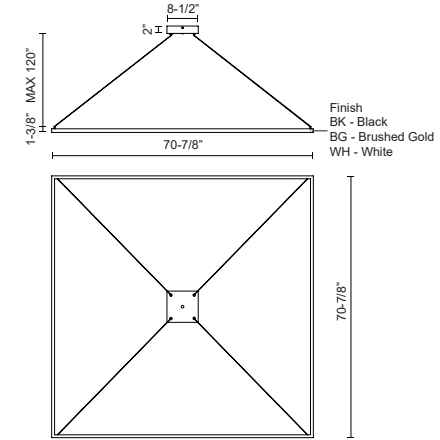

**PIAZZA
PD88172
PENDANTS**

PROJECT

SPECIFICATION DETAILS

Fixture Dimensions	L70-7/8" x W70-7/8" x H1-3/8"
Light Source	LED with DC Driver
Wattage	161W
Total Lumens	11700lm
Delivered Lumens	BK-4405lm*; WH-5930lm*;
Voltage	120V
Color Temperature	3000K
CRI (Ra)	90CRI
Optional Color Temps	2700K - 5000K Available, Minimum Order Quantities Apply
LED Rated Life	50,000 hours
Dimming	100% - 10%, TRIAC or ELV Dimmer (Not Included)
Diffuser Details	Frosted Silicone Diffuser
Adjustable	Yes
Wire Length	120" Max
Wire Type	BG - Black Wire; BK - Black Wire; WH - Clear Wire;
Minimum Hang Height	50"
Sloped Ceiling Adaptable	Yes
Location	Dry
Illumination Direction	Downlight
Canopy Dimensions	L9-1/2" x W9-1/2" x H2"

* For custom options, consult factory for details.

* For warranty information, please visit www.kuzcolighting.com/warranty

DESCRIPTION

Extruded aluminum with rectangular profile. Flush silicone diffuser. Matte powder-coated finish. Down light. Duo canopy mounting style