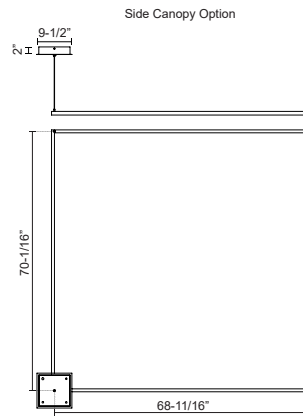

**PIAZZA
PD88172
PENDANTS**

PROJECT

SPECIFICATION DETAILS

Fixture Dimensions	L70-7/8" x W70-7/8" x H1-3/8"
Light Source	LED with DC Driver
Wattage	161W
Total Lumens	11700lm
Delivered Lumens	BK-4405lm*; WH-5930lm*;
Voltage	120V
Color Temperature	3000K
CRI (Ra)	90CRI
Optional Color Temps	2700K - 5000K Available, Minimum Order Quantities Apply
LED Rated Life	50,000 hours
Dimming	100% - 10%, TRIAC or ELV Dimmer (Not Included)
Diffuser Details	Frosted Silicone Diffuser
Adjustable	Yes
Wire Length	120" Max
Wire Type	BG - Black Wire; BK - Black Wire; WH - Clear Wire;
Minimum Hang Height	50"
Sloped Ceiling Adaptable	Yes
Location	Dry
Illumination Direction	Downlight
Canopy Dimensions	L9-1/2" x W9-1/2" x H2"

* For custom options, consult factory for details.

* For warranty information, please visit www.kuzcolighting.com/warranty

DESCRIPTION

Extruded aluminum with rectangular profile. Flush silicone diffuser. Matte powder-coated finish. Down light. Duo canopy mounting style