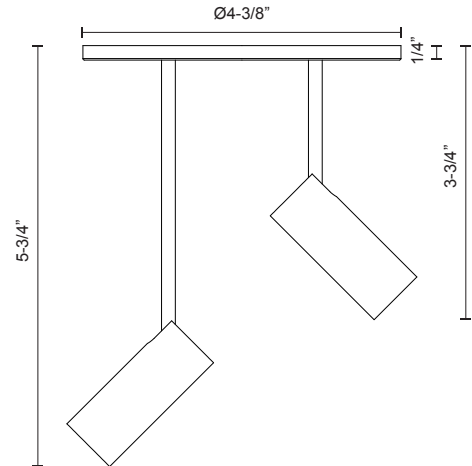

DOWNEY
SF15002
 SEMI FLUSH

PROJECT

SF15002-BK
Black

SF15002-WH
White

SPECIFICATION DETAILS

* For custom options, consult factory for details.

Fixture Dimensions	D4-3/8" x E5-3/4"
Light Source	LED
Wattage	6W
Total Lumens	510lm
Delivered Lumens	356lm
Voltage	120V
Color Temperature	3000K
CRI (Ra)	>90
Optional Color Temps	2700K - 5000K Available, Minimum Order Quantities Apply
LED Rated Life	50,000 hours
Dimming	100% - 10%, TRIAC or ELV Dimmer (Not Included)
Diffuser Details	Clear Acrylic TIR
Location	Dry
Warranty	5 Years
Canopy Dimensions	D4-3/8" x H1/4"

DESCRIPTION

Recessed within the minute barrel of the quintessential adjustable lamp is a spot light assembly applied across the X line. By utilizing slim AC LED boards the canopy scale is reduced to a fundamental trim plate and minimizes the visual footprint of the functional fixtures. Available in two petite cylindrical sizes and a single or multi-light configuration.