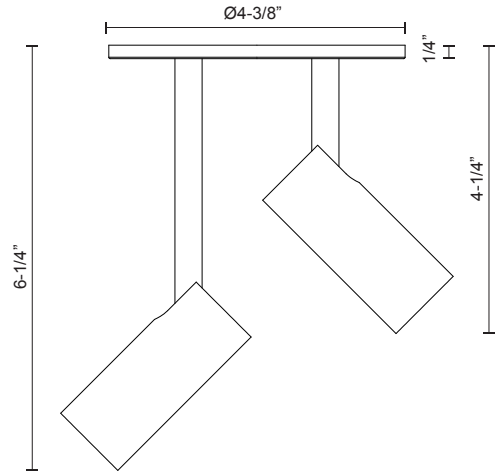

DOWNEY
SF15102
 SEMI FLUSH

PROJECT

SF15102-BK
Black

SF15102-WH
White

SPECIFICATION DETAILS

* For custom options, consult factory for details.

Fixture Dimensions	D4-3/8" x E6-1/4"
Light Source	LED
Wattage	6W
Total Lumens	510lm
Delivered Lumens	548lm
Voltage	120V
Color Temperature	3000K
CRI (Ra)	>90
Optional Color Temps	2700K - 5000K Available, Minimum Order Quantities Apply
LED Rated Life	50,000 hours
Dimming	100% - 10%, TRIAC or ELV Dimmer (Not Included)
Diffuser Details	Clear Acrylic TIR
Location	Dry
Warranty	5 Years
Canopy Dimensions	D4-3/8" x H1/4"

DESCRIPTION

Recessed within the minute barrel of the quintessential adjustable lamp is a spot light assembly applied across the X line. By utilizing slim AC LED boards the canopy scale is reduced to a fundamental trim plate and minimizes the visual footprint of the functional fixtures. Available in two petite cylindrical sizes and a single or multi-light configuration.