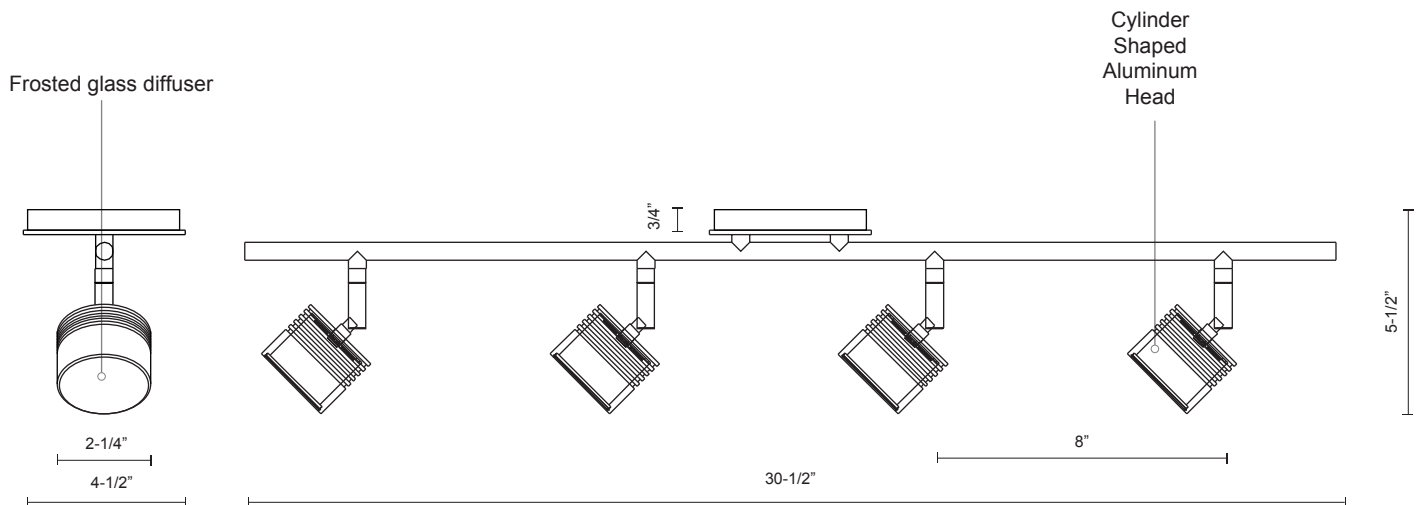

TR10031

SPECIFICATION SHEET

PROJECT		
DATE		TYPE

Sophisticated LED technology meets indoor fixed track

- Frosted glass diffuser
- Aluminum metal finish
- Dimmable with ELV dimmer (Not included)
- 120V

Color Temp 3000K
 CRI (Ra) >90
 Dimming 100% - 10%
 Rated Life 50,000 hours

Voltage	Watt	LED Lumens	Delivered Lumens	Finish(es)
120V	20W	4 x 400	932lm*	Brushed nickel-BN or Bronze-BZ

TR10031-BZ

TR10031-BN

Canopy Dimensions:
 D: 4-1/2" H: 3/4"

*Subject to testing confirmation