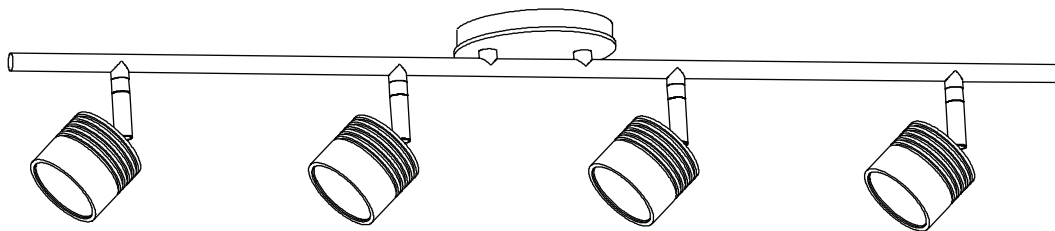

TR10031

SPECIFICATION SHEET

PROJECT		
DATE		TYPE

Sophisticated LED technology meets indoor fixed track

- Frosted glass diffuser
- Aluminum metal finish
- Dimmable with ELV dimmer (Not included)
- 120V

Color Temp 3000K
 CRI (Ra) >90
 Dimming 100% - 10%
 Rated Life 50,000 hours

Voltage	Watt	LED Lumens	Delivered Lumens	Finish(es)
120V	20W	4 x 400	932lm*	Brushed nickel-BN or Bronze-BZ

TR10031-BZ

TR10031-BN

Canopy Dimensions:
 D: 4-1/2" H: 3/4"

*Subject to testing confirmation