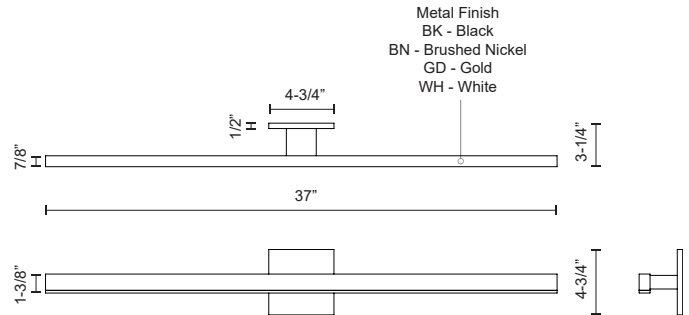

VL10337-BK
Black

VL10337-GD
Gold

VL10337-WH
White

VL10337-BN
Brushed Nickel

SPECIFICATION DETAILS

* For custom options, consult factory for details.

Fixture Dimensions	W37" x H1-3/8" x E3-1/4"
Light Source	LED
Wattage	23W
Total Lumens	2000lm
Delivered Lumens	BK-835lm; BN-1278lm; GD-1231lm; WH-1405lm;
Voltage	120V
Color Temperature	3000K
CRI (Ra)	>90
Optional Color Temps	2700K - 5000K Available, Minimum Order Quantities Apply
LED Rated Life	50,000 hours
Dimming	100% - 10%, ELV Dimmer (Not Included)
Diffuser Details	White Acrylic Diffuser
Location	Damp
Warranty	5 Years
ADA Compliant	Yes
Canopy Dimensions	W4-3/4" x H4-3/4" x E1/2"