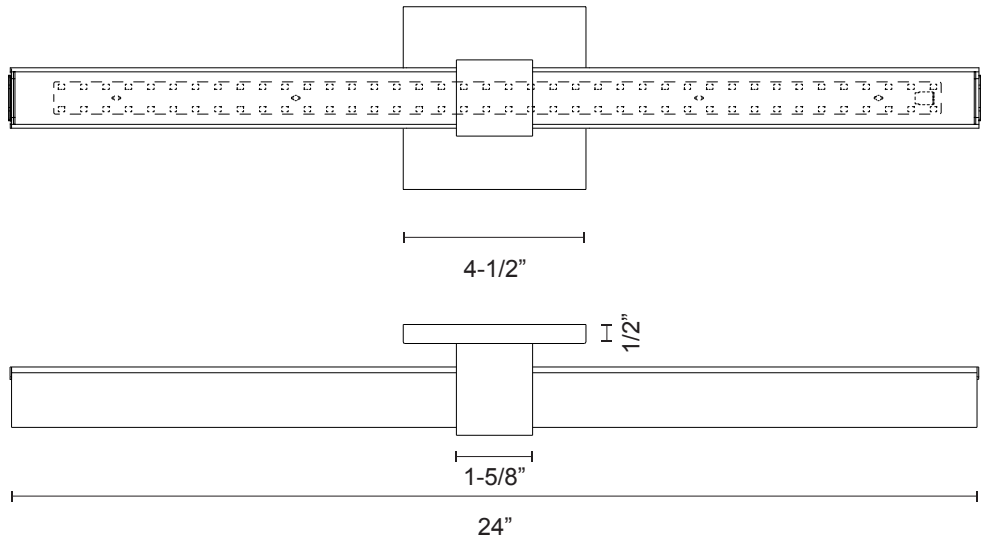

VL17124

Specification Sheet

Vanity Light

PROJECT					V 1.0
DATE					TYPE
Voltage	Watts	LED Lumens	Delivered Lumens	Finish(es)	Color Temp 3000K CRI (Ra) >90 Dimming 100% - 10% Rated Life 50,000 hours
120V	30W	2400lm*	1633lm*	CH - Chrome	

*Preliminary figures

CH - Chrome

Product Descriptions

Product Details

- High system efficacy
- Low total life cycle cost
- No visible flicker AC operation
- ETL Listed
- 5-year LED warranty and 1-year fixture warranty. Complete warranty terms located at: www.kuzcolighting.com/warranty
- Utilizes our patented Driverless LED Light Engine technology - connects directly to AC, no external driver needed.
- Available in chrome metal finish with a white opal glass diffuser. Can be mounted vertically or horizontally.
- Comes with interior wiring
- Dimmable with ELV dimmer (not included)
- Custom options available