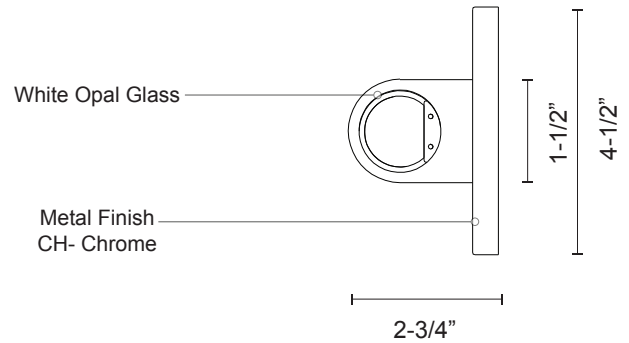

VL17124

Specification Sheet

Vanity Light

PROJECT					V 1.0
DATE					TYPE
Voltage	Watts	LED Lumens	Delivered Lumens	Finish(es)	Color Temp 3000K CRI (Ra) >90 Dimming 100% - 10% Rated Life 50,000 hours
120V	30W	2400lm*	1633lm*	CH - Chrome	

*Preliminary figures

CH - Chrome

Product Descriptions

Product Details

- High system efficacy
- Low total life cycle cost
- No visible flicker AC operation
- ETL Listed
- 5-year LED warranty and 1-year fixture warranty. Complete warranty terms located at: www.kuzcolighting.com/warranty
- Utilizes our patented Driverless LED Light Engine technology - connects directly to AC, no external driver needed.
- Available in chrome metal finish with a white opal glass diffuser. Can be mounted vertically or horizontally.
- Comes with interior wiring
- Dimmable with ELV dimmer (not included)
- Custom options available

Fixture Weight:

Canopy dimensions:
L: 4-1/2" H: 4-1/2" W: 1/2"

Comments: