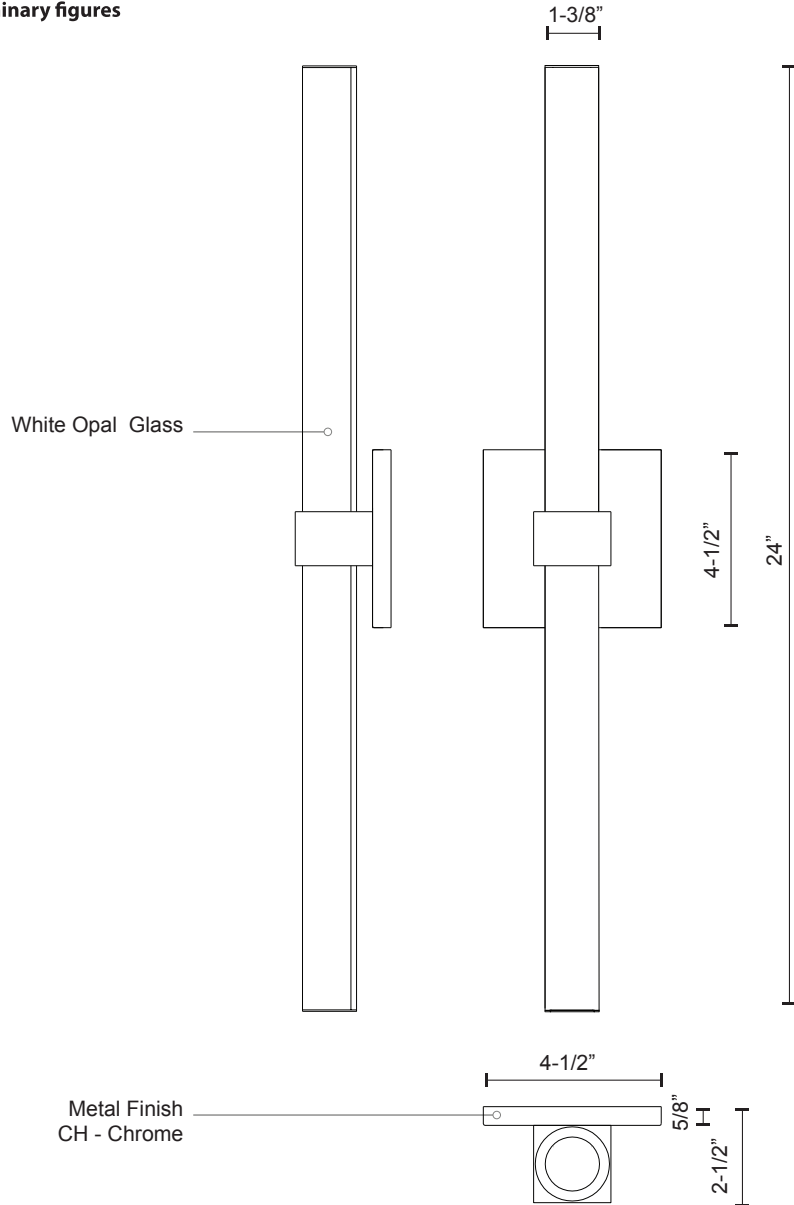

## Vanity Light

PROJECT					
DATE		TYPE			
<b>Voltage</b>	<b>Watt</b>	<b>LED Lumens</b>	<b>Delivered Lumens</b>	<b>Finish(es)</b>	
120V	29W	2400lm*	1800lm	CH - Chrome	Color Temp 3000K CRI (Ra) >90 Dimming 100% - 10% Rated Life 50,000 hours

Comments:

Fixture Weight:

Canopy dimensions:

L: 4-1/2" H: 4-1/2" W: 5/8"