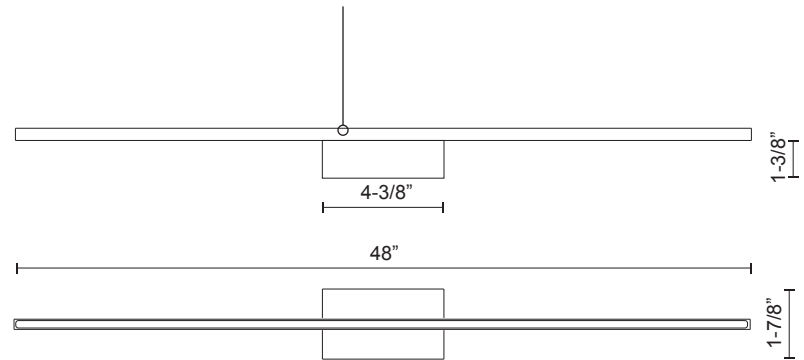

VL18248

Specification Sheet

Vanity

PROJECT					
DATE				TYPE	
Voltage	Watt	LED Lumens	Delivered Lumens	Finish(es)	
120V	43W	3885lm	670lm*	BK - Black	Color Temp 3000K
120V	43W	3885lm	1940lm*	BN - Brushed Nickel	CRI(Ra) >90
120V	43W	3885lm	TBD	CH - Chrome	Dimming 100%-10%
120V	43W	3885lm	740lm*	GD - Gold	Rated Life 50,000 hours
120V	43W	3885lm	1450lm*	WH - White	

*Preliminary figures

BK - Black

GD - Gold

WH - White

BN - Brushed Nickel

Metal Finish
 BK - Black
 BN - Brushed Nickel
 CH - Chrome
 GD - Gold
 WH - White

Product Descriptions

Square profile linear aluminum with rectangular wall mount. Optional adapter plate for larger junction box. Inset opal polymeric diffuser. Finely textured plate or powder-coat finish.

Down light distribution.

Dimmable with ELV or TRIAC dimmer (not included)

Custom options available.

Comments:

Canopy dimensions:
 L: 4-3/8"; W: 1-7/8"; H: 1-3/8"