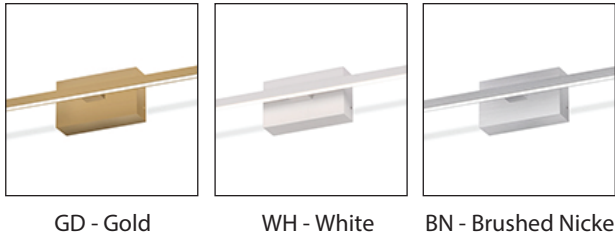

VL18248

Specification Sheet

Vanity

PROJECT					
DATE				TYPE	
Voltage	Watt	LED Lumens	Delivered Lumens	Finish(es)	
120V	43W	3885lm	670lm*	BK - Black	Color Temp 3000K
120V	43W	3885lm	1940lm*	BN - Brushed Nickel	CRI(Ra) >90
120V	43W	3885lm	TBD	CH - Chrome	Dimming 100%-10%
120V	43W	3885lm	740lm*	GD - Gold	Rated Life 50,000 hours
120V	43W	3885lm	1450lm*	WH - White	

*Preliminary figures

BK - Black

GD - Gold

WH - White

BN - Brushed Nickel

Metal Finish
 BK - Black
 BN - Brushed Nickel
 CH - Chrome
 GD - Gold
 WH - White

Product Descriptions

Square profile linear aluminum with rectangular wall mount. Optional adapter plate for larger junction box. Inset opal polymeric diffuser. Finely textured plate or powder-coat finish.

Down light distribution.

Dimmable with ELV or TRIAC dimmer (not included)

Custom options available.

Comments:

Canopy dimensions:
 L: 4-3/8"; W: 1-7/8"; H: 1-3/8"