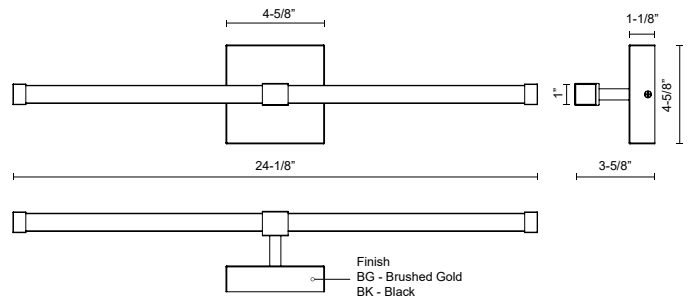

BLADE VL23524

WALL

PROJECT

SPECIFICATION DETAILS

* For custom options, consult factory for details.

Fixture Dimensions	W24-1/8" x H1" x E3-5/8"
Light Source	LED with DC Driver
Wattage	12W
Total Lumens	1350lm
Delivered Lumens	975lm*
Voltage	120V
Color Temperature	3000K
CRI (Ra)	90CRI
Optional Color Temps	2700K - 5000K Available, Minimum Order Quantities Apply
LED Rated Life	50,000 hours
Dimming	100% - 10%, TRIAC or ELV Dimmer (Not Included)
Diffuser Details	Clear Acrylic Exterior/White Silicone Interior
ADA Compliant	Yes
Location	Damp
Compliance	T24-JA8; ADA;
Warranty	5 Years
Illumination Direction	Up/Down
Mounting Style	All Orientation
CEC Title 24 JA8	Yes, JA8-19
Canopy Dimensions	W4-5/8" x H4-5/8" x E1-1/8"

DESCRIPTION

The Blade Collection is as artistic as it is functional. With its linear design and long acrylic ribbed diffusers, the entire Blade family delivers a tremendous depth of light that makes for spectacular lighting in high-traffic areas of the home. With a variety of styles and hanging options available, it's easy to create a unique lighting environment of high caliber.

KUZCO

19054 28TH AVENUE
SURREY - BC V3Z 6M3
CANADA

WWW.KUZCOLIGHTING.COM

COMMENT