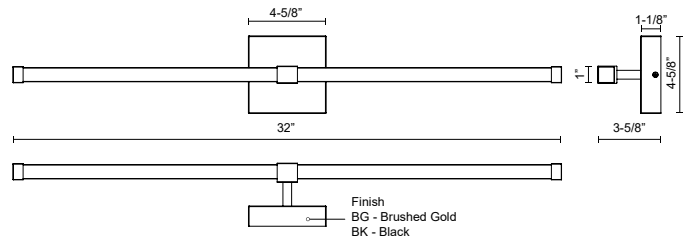

BLADE VL23532

WALL

PROJECT

SPECIFICATION DETAILS

* For custom options, consult factory for details.

Fixture Dimensions	W32" x H1" x E3-5/8"
Light Source	LED with DC Driver
Wattage	15W
Total Lumens	1350lm
Delivered Lumens	1235lm*
Voltage	120V
Color Temperature	3000K
CRI (Ra)	90CRI
Optional Color Temps	2700K - 5000K Available, Minimum Order Quantities Apply
LED Rated Life	50,000 hours
Dimming	100% - 10%, TRIAC or ELV Dimmer (Not Included)
Diffuser Details	Clear Acrylic Exterior/White Silicone Interior
ADA Compliant	Yes
Location	Damp
Compliance	T24-JA8; ADA;
Warranty	5 Years
Illumination Direction	Up/Down
Mounting Style	All Orientation
CEC Title 24 JA8	Yes, JA8-19
Canopy Dimensions	W4-5/8" x H4-5/8" x E1-1/8"

DESCRIPTION

The Blade Collection is as artistic as it is functional. With its linear design and long acrylic ribbed diffusers, the entire Blade family delivers a tremendous depth of light that makes for spectacular lighting in high-traffic areas of the home. With a variety of styles and hanging options available, it's easy to create a unique lighting environment of high caliber.

KUZCO

19054 28TH AVENUE
SURREY - BC V3Z 6M3
CANADA

WWW.KUZCOLIGHTING.COM

COMMENT