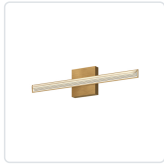

SAPHIR VL27523

WALL

PROJECT

DESCRIPTION

Invite warmth into your space with our Saphir Collection. This modern vanity light adds depth and style with its great triangular ribbed diffuser and horizontal or vertical hanging options. With three finishes to choose from, this piece is a spectacular option for any decor style

VL27523-BK
Black

VL27523-BG
Brushed Gold

VL27523-CH
Chrome

SPECIFICATION DETAILS

* For custom options, consult factory for details.

Fixture Dimensions	W23-1/8" x H4-5/8" x E2-3/8"
Light Source	LED with DC Driver
Wattage	22W
Total Lumens	1700lm
Delivered Lumens	1050lm*
Voltage	120V
Color Temperature	3000K
CRI (Ra)	90CRI
Optional Color Temps	2700K - 5000K Available, Minimum Order Quantities Apply
LED Rated Life	50,000 hours
Dimming	100% - 10%, TRIAC or ELV Dimmer (Not Included)
Diffuser Details	Clear exterior Frosted Interior Acrylic
ADA Compliant	Yes
Location	Damp
Compliance	ADA
Warranty	5 Years
Illumination Direction	Front
Mounting Style	All Orientation
Canopy Dimensions	W5-1/8" x H4-5/8" x E7/8"