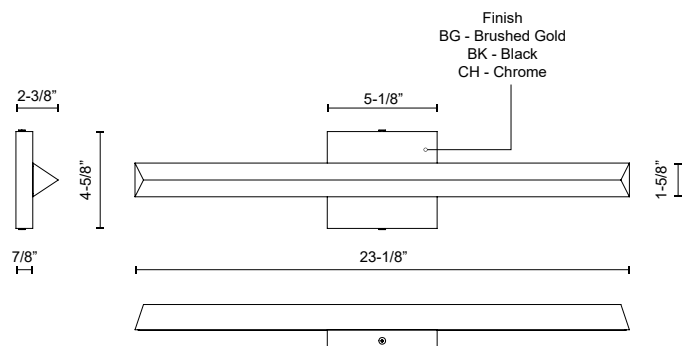

VL27523-BK
Black

VL27523-BG
Brushed Gold

VL27523-CH
Chrome

SPECIFICATION DETAILS

* For custom options, consult factory for details.

Fixture Dimensions	W23-1/8" x H4-5/8" x E2-3/8"
Light Source	LED with DC Driver
Wattage	22W
Total Lumens	1700lm
Delivered Lumens	1050lm*
Voltage	120V
Color Temperature	3000K
CRI (Ra)	90CRI
Optional Color Temps	2700K - 5000K Available, Minimum Order Quantities Apply
LED Rated Life	50,000 hours
Dimming	100% - 10%, TRIAC or ELV Dimmer (Not Included)
Diffuser Details	Clear exterior Frosted Interior Acrylic
ADA Compliant	Yes
Location	Damp
Compliance	ADA
Warranty	5 Years
Illumination Direction	Front
Mounting Style	All Orientation
Canopy Dimensions	W5-1/8" x H4-5/8" x E7/8"