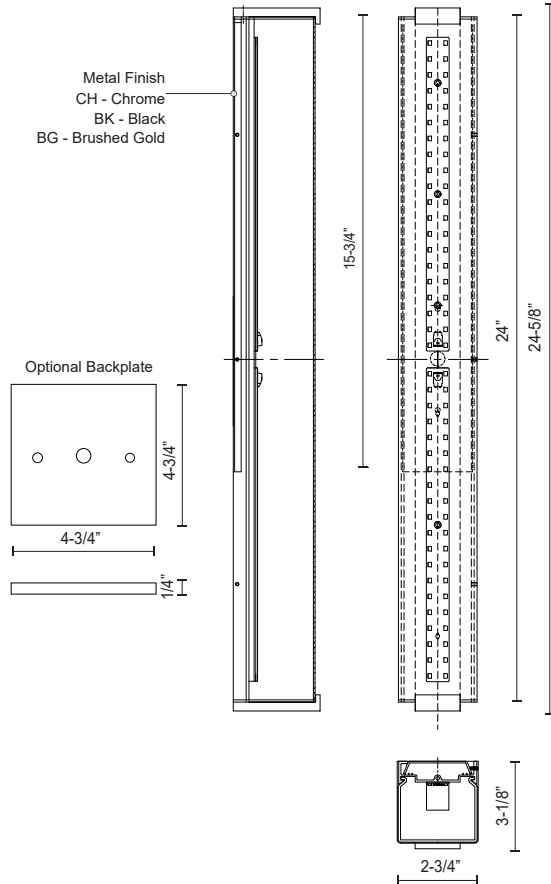

LATITUDE VL47225

VANITY

PROJECT

VL47225-BK
Black

VL47225-BG
Brushed Gold

VL47225-CH
Chrome

SPECIFICATION DETAILS

Fixture Dimensions	W24-5/8" x H2-3/4" x E3-1/8"
Light Source	AC LED Module
Wattage	31W
Total Lumens	2400lm
Delivered Lumens	BK-2021lm; CH-2084lm;
Voltage	120V
Color Temperature	3000K
CRI (Ra)	90CRI
Optional Color Temps	2700K - 5000K Available, Minimum Order Quantities Apply
LED Rated Life	50,000 hours
Dimming	100% - 10%, ELV Dimmer (Not Included)
Diffuser Details	White Acrylic Diffuser
ADA Compliant	Yes
Location	Damp
Mounting Style	All Orientation; Wall;
CEC Title 24 JA8	Yes, JA8-2022
Energy Star Certified	Energy Star Compliant - BK, CH
Canopy Dimensions	W4-3/4" x H4-3/4" x E1/4"

* For custom options, consult factory for details.

* For warranty information, please visit www.kuzcolighting.com/warranty

DESCRIPTION

An extruded rectangular diffuser surrounds the LED source of the geometric vanity fixture. Capped by two thick offset squares the design is characterized by minimal details and clever features. During installation the lamp assembly may slide on the mounting track to allow for ideal positioning. Adding to the versatile function are the multiple fixture lengths and mounting orientations. Optional installation without backplate for smaller junction boxes.