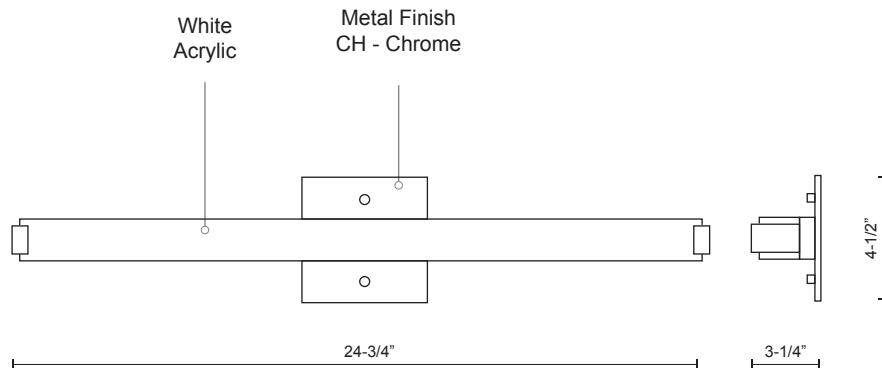

VL4725-CH

SPECIFICATION SHEET

PROJECT

DATE

TYPE

Sophisticated LED technology meets vanity with modern simplicity

- Rectangular shaped white acrylic
- Chrome details
- Dimmable with ELV dimmer (Not included)
- 120V

Color Temp 3000K
CRI (Ra) >80
Dimming 100% - 10%
Rated Life 50,000 hours

Voltage	Watt	LED Lumens	Delivered Lumens	Finish(es)
120V	26W	2400	1400*	CH - Chrome

VL4725-CH

*Subject to Testing Confirmation

KUZCO
LIGHTING
20150126