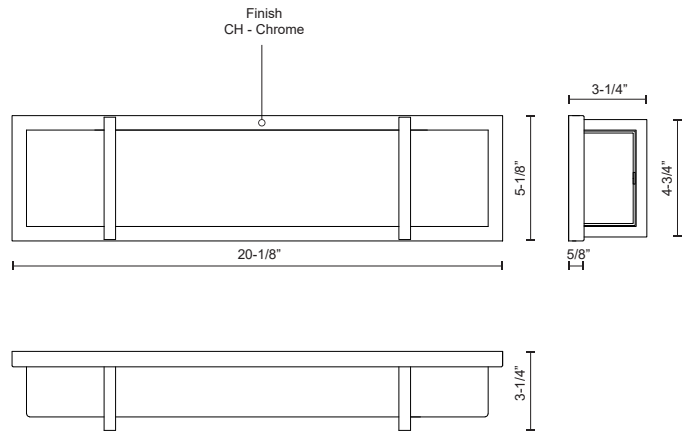

**ALBERNI
VL61620
VANITY**

PROJECT

DESCRIPTION

Electroplated orthogonal steel structure and details. Rectangular opal acrylic diffuser. Up and down wall light. May be mounted horizontally or vertically

VL61620-CH
Chrome

SPECIFICATION DETAILS

* For custom options, consult factory for details.

Fixture Dimensions	W20-1/8" x H5-1/8" x E3-1/4"
Light Source	LED
Wattage	20W
Total Lumens	1600lm
Delivered Lumens	CH-1030lm*
Voltage	120V
Color Temperature	3000K
CRI (Ra)	>90
Optional Color Temps	2700K - 5000K Available, Minimum Order Quantities Apply
LED Rated Life	50,000 hours
Dimming	100% - 10%, ELV Dimmer (Not Included)
Diffuser Details	Acrylic with White Interior
Location	Damp
Warranty	5 Years
ADA Compliant	Yes