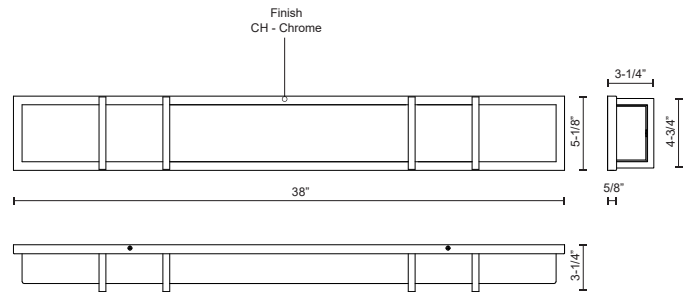

ALBERNI VL61638

VANITY

PROJECT

DESCRIPTION

Electroplated orthogonal steel structure and details. Rectangular opal acrylic diffuser. Up and down wall light. May be mounted horizontally or vertically

VL61638-CH
Chrome

SPECIFICATION DETAILS

* For custom options, consult factory for details.

Fixture Dimensions	W38" x H5-1/8" x E3-1/4"
Light Source	LED
Wattage	50W
Total Lumens	4000lm
Delivered Lumens	CH-2575lm*
Voltage	120V
Color Temperature	3000K
CRI (Ra)	>90
Optional Color Temps	2700K - 5000K Available, Minimum Order Quantities Apply
LED Rated Life	50,000 hours
Dimming	100% - 10%, ELV Dimmer (Not Included)
Diffuser Details	Acrylic with White Interior
Location	Damp
Warranty	5 Years
ADA Compliant	Yes