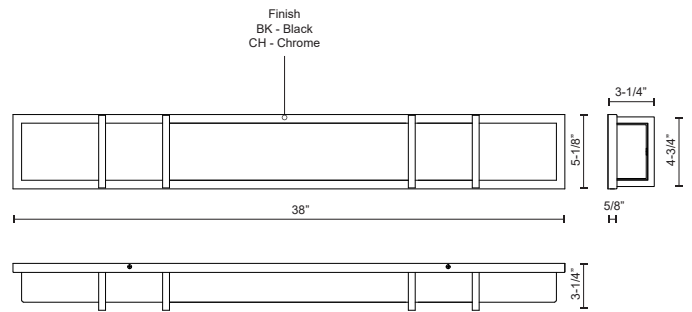

ALBERNI VL61638

VANITY

PROJECT

VL61638-CH
Chrome

VL61638-BK
Black

SPECIFICATION DETAILS

Fixture Dimensions	W38" x H5-1/8" x E3-1/4"
Light Source	AC LED Module
Wattage	45W
Total Lumens	4000lm
Delivered Lumens	CH-2477lm
Voltage	120V
Color Temperature	3000K
CRI (Ra)	90CRI
Optional Color Temps	2700K - 5000K Available, Minimum Order Quantities Apply
LED Rated Life	50,000 hours
Dimming	100% - 10%, ELV Dimmer (Not Included)
Diffuser Details	Acrylic with Frosted Interior
ADA Compliant	Yes
Location	Damp
Mounting Style	All Orientation; Wall;
CEC Title 24 JA8	Yes, JA8-2022

* For custom options, consult factory for details.

* For warranty information, please visit www.kuzcolighting.com/warranty

DESCRIPTION

Electroplated orthogonal steel structure and details. Rectangular opal acrylic diffuser. Up and down wall light. May be mounted horizontally or vertically