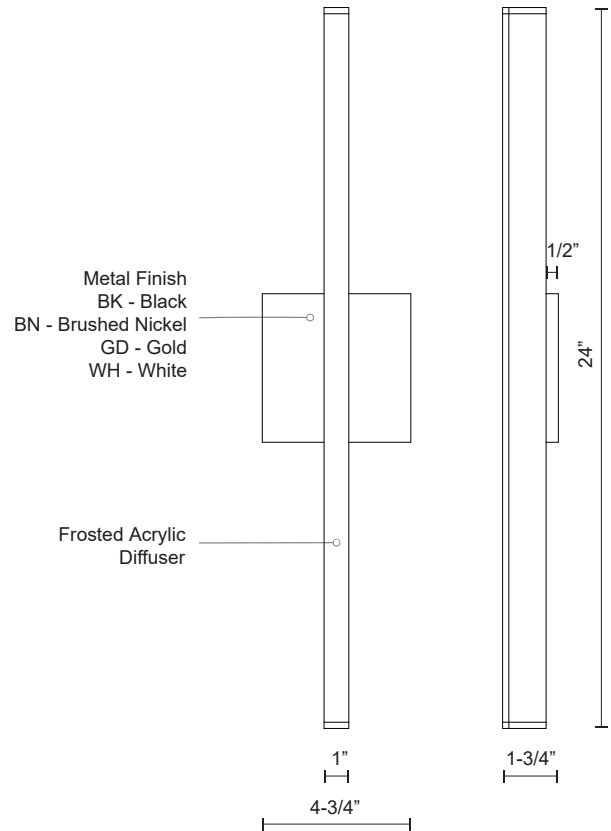

VEGA WS10324

WALL

PROJECT

WS10324-GD
Gold

WS10324-BN
Brushed Nickel

WS10324-WH
White

WS10324-BK
Black

SPECIFICATION DETAILS

* For custom options, consult factory for details.

Fixture Dimensions	W1" x H24" x E1-3/4"
Light Source	LED
Wattage	15W
Total Lumens	1200lm
Delivered Lumens	BK-585lm; BN-755lm; GD-694lm; WH-832lm;
Voltage	120V
Color Temperature	3000K
CRI (Ra)	>90
Optional Color Temps	2700K - 5000K Available, Minimum Order Quantities Apply
LED Rated Life	50,000 hours
Dimming	100% - 10%, ELV Dimmer (Not Included)
Diffuser Details	White Acrylic Diffuser
Location	Dry
Warranty	5 Years
Canopy Dimensions	W4-3/4" x H4-3/4" x E1/2"

DESCRIPTION

Slim state-of-the-art linear LED wall sconce brings sophistication to any room it is installed in. Available in black, brushed nickel, espresso and white metal finishes with full length linear frosted acrylic diffuser which when lit diffuses the light evenly into the room. Provided with our powerful 120V AC LED technology. Available in two different sizes and matching pendants see series for more details.