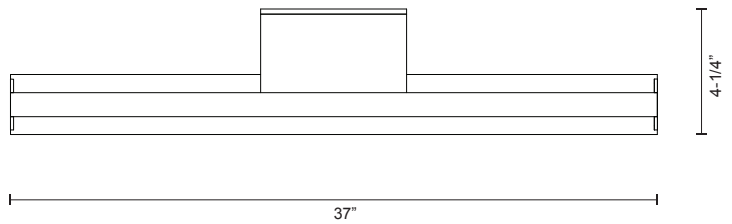

*Subject to testing confirmation