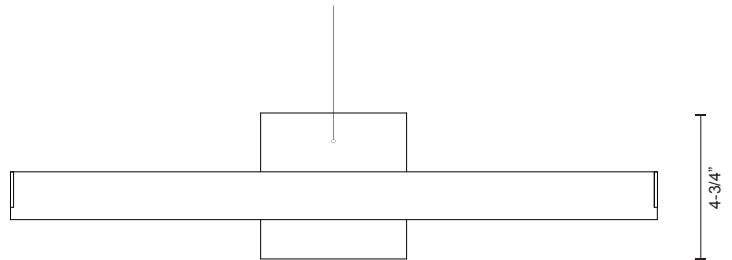

WS10437

SPECIFICATION SHEET

PROJECT		
DATE		TYPE

Sophisticated LED technology meets modern wall sconce fixture

- Extruded aluminum with powder coat finish
- Machine die-cast aluminum backplate with concealed fasteners
- Dimmable with ELV dimmer (Not included)
- Custom options available

Color Temp	3000K
CRI (Ra)	>90
Dimming	100% - 10%
Rated Life	50,000 hours

Voltage	Watt	LED Lumens	Delivered Lumens	Finish(es)
120V	22.5W	2000lm	712*	BK - Black
120V	22.5W	2000lm	TBD	WH - White

Metal Finish
WH - White
BK - Black