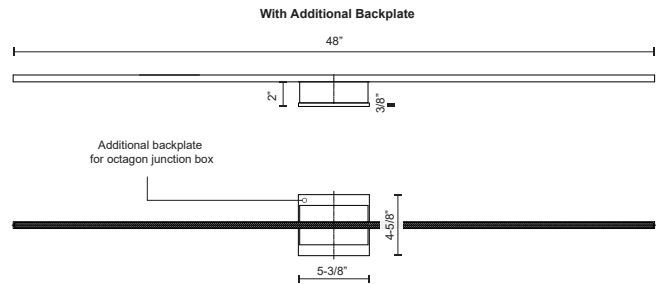

KUZCO

19054 28TH AVENUE
SURREY - BC V3Z 6M3
CANADA

WWW.KUZCOLIGHTING.COM

COMMENT