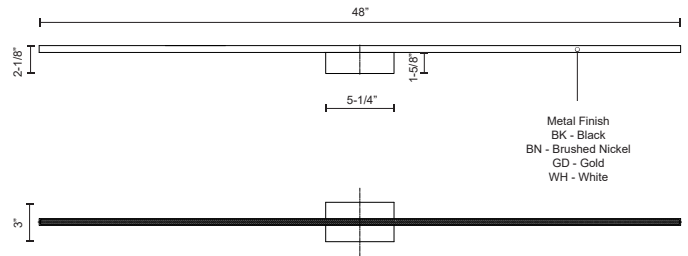

Metal Finish
BK - Black
BN - Brushed Nickel
GD - Gold
WH - White