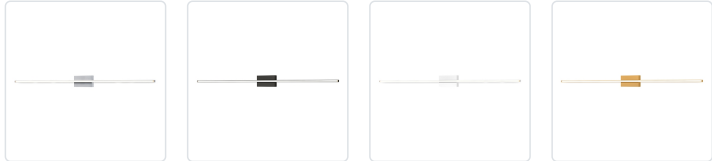

VEGA MINOR WS18248

WALL

PROJECT

DESCRIPTION

Following the success of the Vega family is the next evolution of the line, Vega Minor. The diminutive square linear profile envelops and radiates a soft uniform light in a diverse spectrum of lengths and unique configurations. Refined details with crafted finishes augment the reductive silhouette of the expanded collection.

WS18248-BN
Brushed Nickel

WS18248-BK
Black

WS18248-WH
White

WS18248-GD
Gold

SPECIFICATION DETAILS

* For custom options, consult factory for details.

Fixture Dimensions	W48" x H3" x E2-1/8"
Light Source	LED
Wattage	44W
Total Lumens	3690lm
Delivered Lumens	BK-1268lm; BN-2132lm; GD-1748lm; WH-2524lm;
Voltage	120V
Color Temperature	3000K
CRI (Ra)	>90
Optional Color Temps	2700K - 5000K Available, Minimum Order Quantities Apply
LED Rated Life	50,000 hours
Dimming	100% - 10%, TRIAC or ELV Dimmer (Not Included)
Diffuser Details	White Acrylic Diffuser
Location	Dry
Warranty	5 Years
ADA Compliant	Yes
Canopy Dimensions	W5-3/8" x H4-5/8" x E3/8"