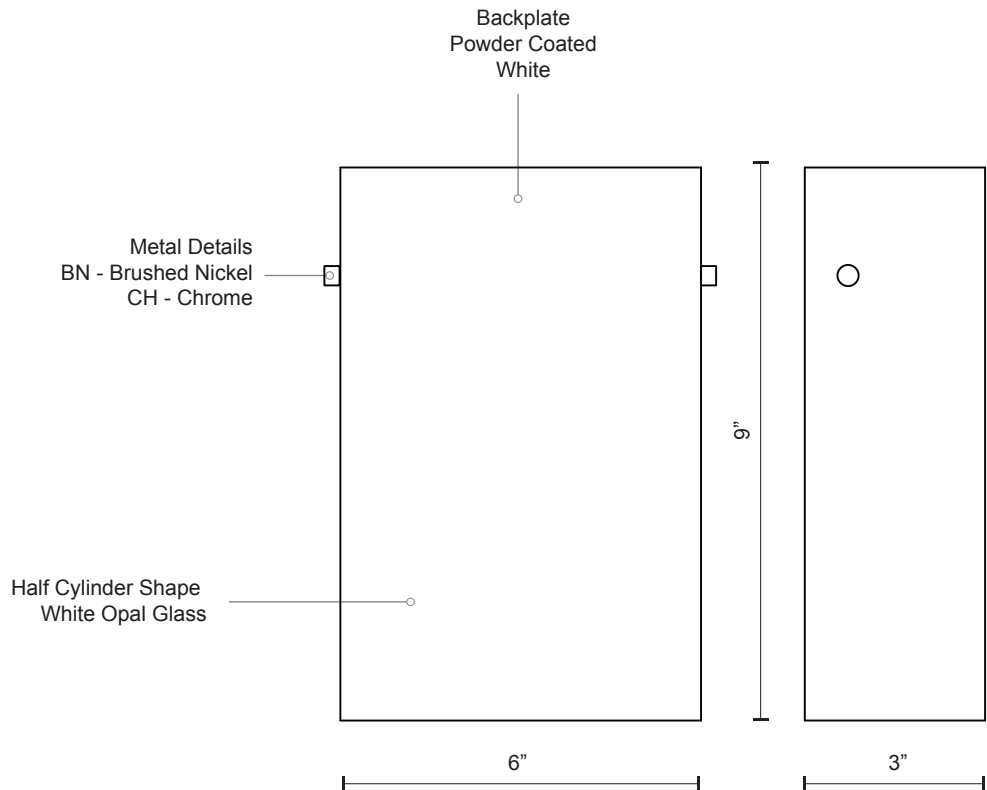

WS3309

SPECIFICATION SHEET

PROJECT		
DATE		TYPE

Sophisticated LED technology meets indoor wall sconce fixture

- White opal glass shade
- Brushed nickel finish
- Dimmable with ELV dimmer (Not included)
- 120V

Color Temp 3000K
 CRI (Ra) >90
 Dimming 100% - 10%
 Rated Life 50,000 hours

Voltage	Watt	LED Lumens	Delivered Lumens	Finish(es)
120V	9.5W	800lm	575lm*	BN / CH

WS3309-CH

WS3309-CH

WS3309-BN