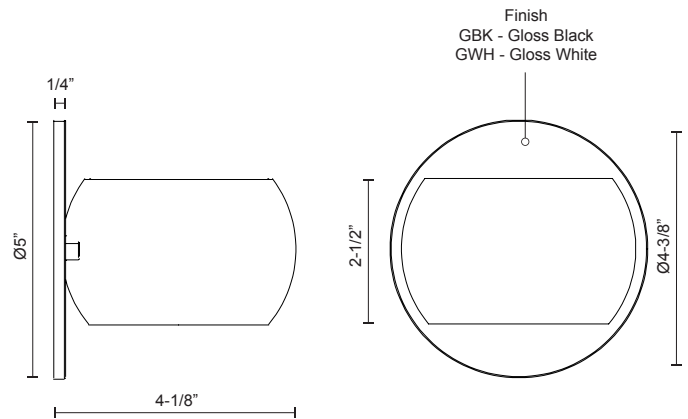

FLUX
WS46604
 WALL

PROJECT

WS46604-GBK
 Gloss Black

WS46604-GWH
 Gloss White

SPECIFICATION DETAILS

* For custom options, consult factory for details.

Fixture Dimensions	D4-3/8" x E4-1/8"
Light Source	LED
Wattage	10W
Total Lumens	800lm
Delivered Lumens	GBK-210lm; GWH-371lm;
Voltage	120V
Color Temperature	3000K
CRI (Ra)	>90
Optional Color Temps	2700K - 5000K Available, Minimum Order Quantities Apply
LED Rated Life	50,000 hours
Dimming	100% - 10%, Touch dimmer
Diffuser Details	Acrylic diffuser
Location	Dry
Warranty	5 Years
Canopy Dimensions	D5" x E1/4"

DESCRIPTION

Combining a truncated spherical aesthetic with modern adjustability features the Flux collection is ideal for the sophisticated interior setting. A flat recessed glass diffuser, partially frosted in its center, is showcased within the precise cast aluminum drum, providing an ambient wash where directed. The illuminated ring serves dual functions as a finder light and indicative perimeter for the touch actuated dimmer. Magnetic connectors allow for an unrestricted range of rotation and ease of assembly. Available in a range of configurations.