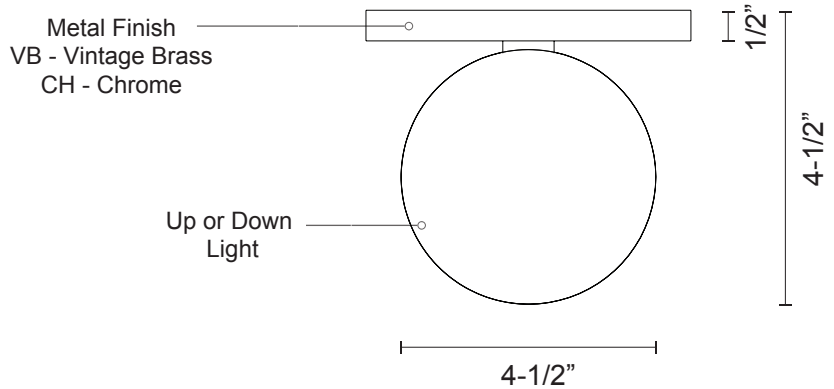

WS47305

Specification Sheet

WallSconce

VB - Vintage Brass

Other Finishes:

CH - Chrome

PROJECT					
DATE				TYPE	
Voltage	Watt	LED Lumens	Delivered Lumens	Finish(es)	
120V	6W	400lm	360lm*	VB - Vintage Brass	Color Temp 3000K
120V	6W	400lm	360lm*	CH - Chrome	CRI (Ra) >90
					Dimming 100% - 10%
					Rated Life 50,000 hours

Fixture Weight:

Canopy dimensions:
D: 5" H: 1/2"

Comments: