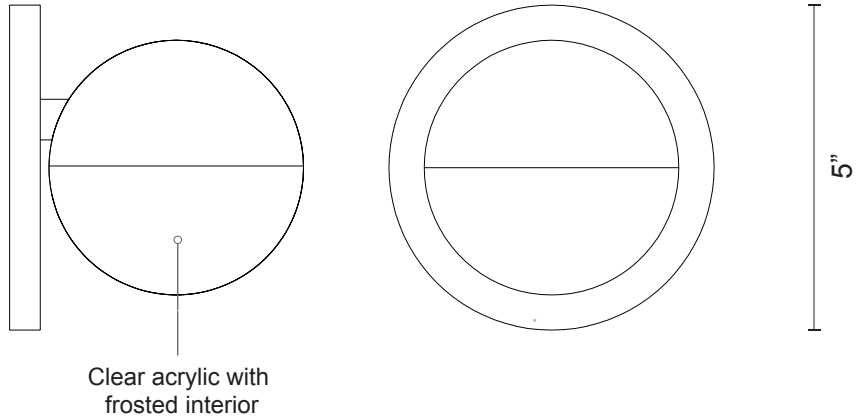

WS47305

Specification Sheet

WallSconce

Other Finishes:

PROJECT					
DATE				TYPE	
Voltage	Watt	LED Lumens	Delivered Lumens	Finish(es)	
120V	6W	400lm	360lm*	VB - Vintage Brass	Color Temp 3000K
120V	6W	400lm	360lm*	CH - Chrome	CRI (Ra) >90
					Dimming 100% - 10%
					Rated Life 50,000 hours

*Preliminary figures

Product Descriptions

Product Details

- High system efficacy
- Low total life cycle cost
- No visible flicker AC operation
- ETL listed
- 5-year LED and fixture warranty.
- Complete warranty terms located at: www.kuzcolighting.com/warranty
- Utilizes our patented Driverless LED Light Engine technology - connects directly to AC, no external driver needed.
- Available in vintage brass and chrome metal finish.
- Up or down light.
- Dimmable (not included)
- Custom options available

Fixture Weight:

Canopy dimensions:
D: 5" H: 1/2"

Comments: