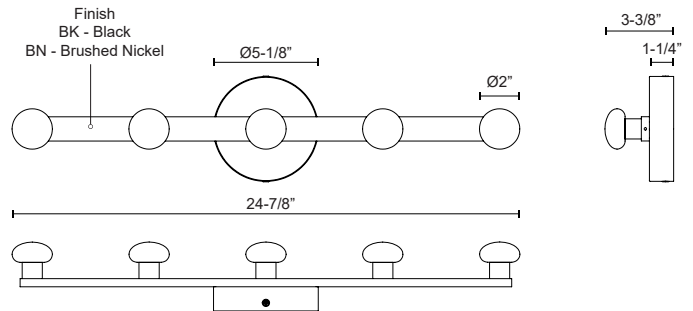

REZZ
WS63424

WALL

PROJECT

SPECIFICATION DETAILS

Fixture Dimensions	W2" x H24-7/8" x E3-3/8"
Light Source	LED with DC Driver
Wattage	21W
Total Lumens	1600lm
Delivered Lumens	BK-400lm*; BN-450lm*;
Voltage	120V
Color Temperature	3000K
CRI (Ra)	90CRI
Optional Color Temps	2700K - 5000K Available, Minimum Order Quantities Apply
LED Rated Life	50,000 hours
Dimming	100% - 10%, TRIAC or ELV Dimmer (Not Included)
Glass Details	Opal Glass
ADA Compliant	Yes
Location	Dry
Mounting Style	All Orientation; Wall;
CEC Title 24 JA8	Yes, JA8-2022
Canopy Dimensions	D5-1/8" x E1-1/4"

DESCRIPTION

The Rezz collection is the reimagining of the old Hollywood style we know and love. Simple, glamorous opal glass diffusers dance around a modern, minimal frame to create a totally new look. This collection is simple and stunning, great for a wide variety of design sensibilities. Available in Matte Black or Brushed Nickel accents.

* For custom options, consult factory for details.

* For warranty information, please visit www.kuzcolighting.com/warranty

KUZCO

CANADA: 19054 28TH AVENUE - SURREY, BC V3Z 6M3
USA: 3035 E. LONE MOUNTAIN ROAD - LAS VEGAS, NV 89081

WWW.KUZCOLIGHTING.COM

© 2022 KUZCO LIGHTING. ALL RIGHTS RESERVED.

COMMENT