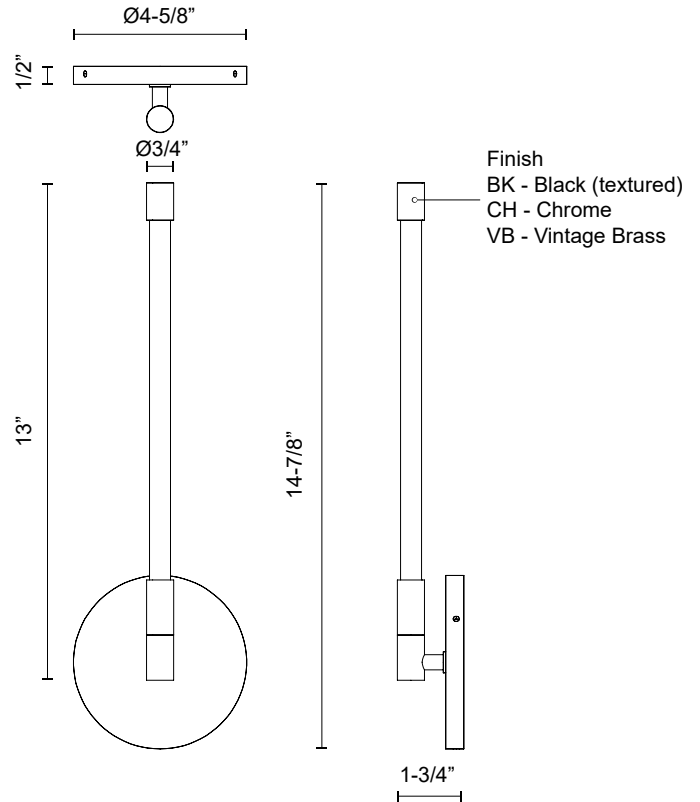

MOTIF WS74114

WALL

PROJECT

WS74114-CH
Chrome

WS74114-BK
Black

WS74114-VB
Vintage Brass

SPECIFICATION DETAILS

* For custom options, consult factory for details.

Fixture Dimensions	W3/4" x H14-7/8" x E1-3/4"
Light Source	LED with DC Driver
Wattage	6W
Total Lumens	630lm
Delivered Lumens	470lm
Voltage	120V
Color Temperature	2700K
CRI (Ra)	90CRI
Optional Color Temps	2700K - 5000K Available, Minimum Order Quantities Apply
LED Rated Life	50,000 hours
Dimming	100% - 10%, TRIAC or ELV Dimmer (Not Included)
Glass Details	Clear Glass
Location	Dry
Warranty	5 Years
ADA Compliant	Yes
Canopy Dimensions	D4-5/8" x E1/2"

DESCRIPTION

The Motif Collection is inspired by the multitude of configurations in which it can create. Each fixture is comprised of thin lines of light in a refractive cylinder, creating both clean lines and modern elegance. This collection features the latest in modern LED filament technology, creating a warm glow of light throughout each fixture that is both vintage and modern at once.