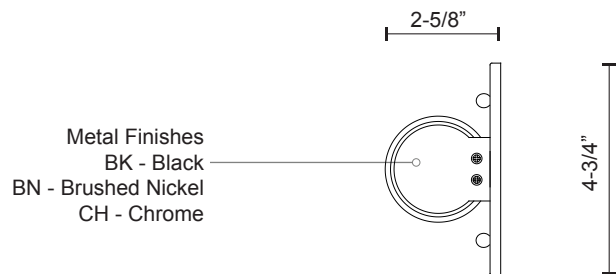

WS8324

Specification Sheet

Wall Sconce

BK - Black

Other Finishes:

BN - Brushed Nickel

CH - Chrome

PROJECT					
DATE				TYPE	
Voltage	Watt	LED Lumens	Delivered Lumens	Finish(es)	Color Temp 3000K
120V	30W	2400lm*	1834lm*	BK - Black	CRI(Ra) >90
120V	30W	2400lm*	1834lm*	BN - Brushed Nickel	Dimming 100%-10%
120V	30W	2400lm*	1834lm*	CH - Chrome	Rated Life 50,000 hours

*Preliminary figures

Product Descriptions

An exemplar of restraint and contemporary minimalism the Bute vanity floats as a glowing lit cylinder. Perched slightly offset from the reductive metal wall plate, the opal glass tube provides evenly diffuse illumination. Multiple lengths and curated finishes available.