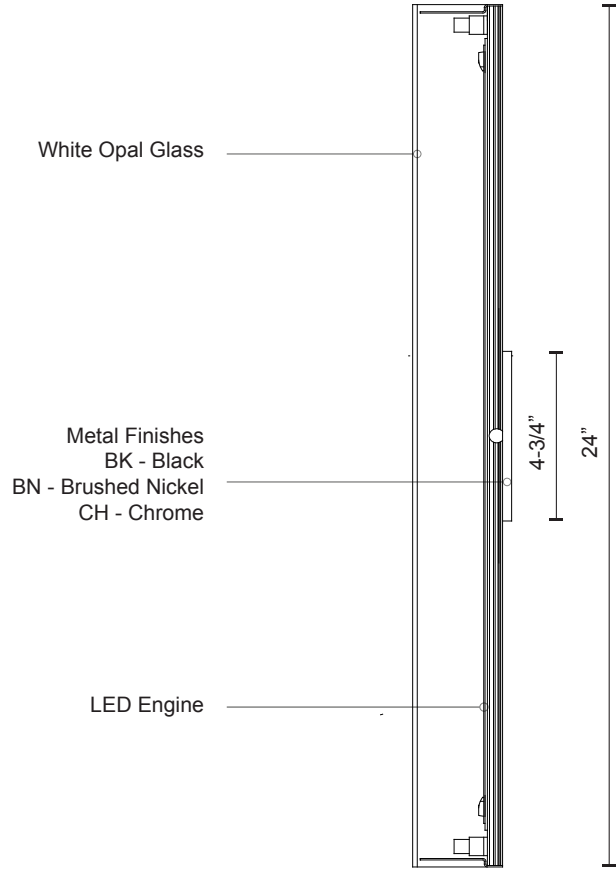

WS8324

Specification Sheet

Wall Sconce

BK - Black

Other Finishes:

BN - Brushed Nickel

CH - Chrome

PROJECT					
DATE				TYPE	
Voltage	Watt	LED Lumens	Delivered Lumens	Finish(es)	Color Temp 3000K
120V	30W	2400lm*	1834lm*	BK - Black	CRI(Ra) >90
120V	30W	2400lm*	1834lm*	BN - Brushed Nickel	Dimming 100%-10%
120V	30W	2400lm*	1834lm*	CH - Chrome	Rated Life 50,000 hours

*Preliminary figures

Product Descriptions

An exemplar of restraint and contemporary minimalism the Bute vanity floats as a glowing lit cylinder. Perched slightly offset from the reductive metal wall plate, the opal glass tube provides evenly diffuse illumination. Multiple lengths and curated finishes available.