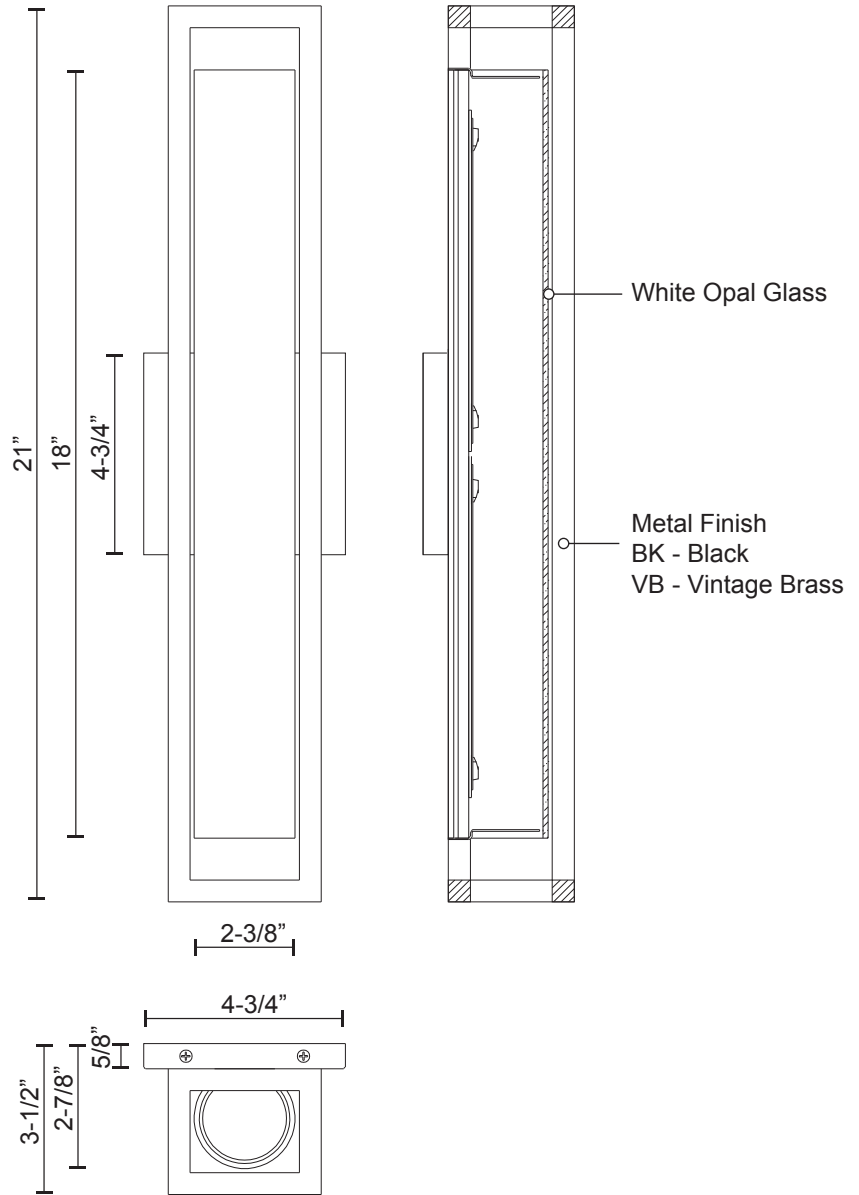

WS83421

Specification Sheet

Wall Sconce

PROJECT					
DATE				TYPE	
Voltage	Watt	LED Lumens	Delivered Lumens	Finish(es)	Color Temp 3000K
120V	20W*	1600lm*	780lm*	BK - Black	CRI(Ra) >90
120V	20W*	1600lm*	780lm*	VB - Vintage Brass	Dimming 100%-10%
					Rated Life 50,000 hours

BK - Black

*Preliminary figures

Product Descriptions

Product Details

High system efficacy
Low total life cycle cost
No visible flicker AC operation
ETL listed
5-year LED and fixture warranty.
Complete warranty terms located at:
www.kuzcolighting.com/warranty
Utilizes our patented Driverless LED Light Engine technology - connects directly to AC, no external driver needed.
Dimmable with ELV dimmer (not included)
Custom options available

Canopy dimensions:
L4-3/4" x W4-3/4" x H5/8"

Comments: