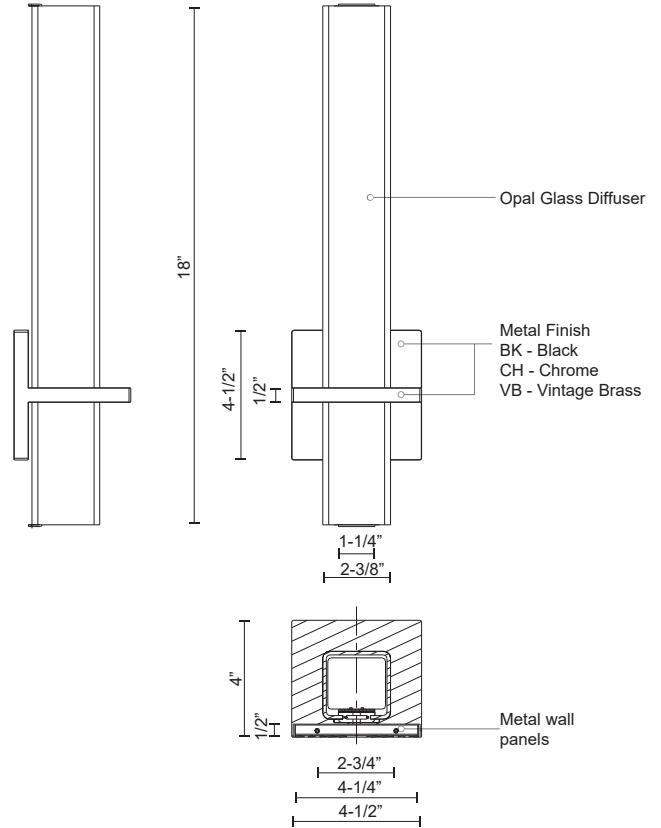

**NEPAL  
WS84218**

WALL

PROJECT

**DESCRIPTION**

Round or square plated or painted steel frame and wall plate. Rectilinear opal glass diffuser. Outward emitting wall light. Custom options available.

WS84218-BK  
Black

WS84218-CH  
Chrome

WS84218-VB  
Vintage Brass

**SPECIFICATION DETAILS**

\* For custom options, consult factory for details.

<b>Fixture Dimensions</b>	W2-3/8"x H18" x E4"
<b>Light Source</b>	LED
<b>Wattage</b>	16W
<b>Total Lumens</b>	1200lm
<b>Delivered Lumens</b>	CH-885lm
<b>Voltage</b>	120V
<b>Color Temperature</b>	3000K
<b>CRI (Ra)</b>	>90
<b>Optional Color Temps</b>	2700K - 5000K Available, Minimum Order Quantities Apply
<b>LED Rated Life</b>	50,000 hours
<b>Dimming</b>	100% - 10%, ELV Dimmer (Not Included)
<b>Glass Details</b>	White Opal Glass
<b>Location</b>	Dry
<b>Warranty</b>	5 Years
<b>Canopy Dimensions</b>	W4-1/2"x H4-1/2"x E1/2"