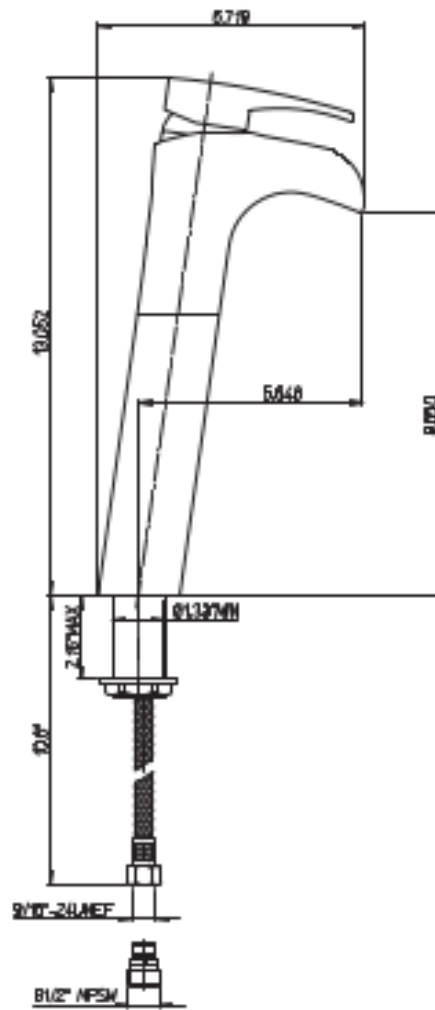

86-211LL

Novello tall single lever handle
lavatory vessel

Novello Series

86-211LL

Lavatory Faucet, Contemporary Styling

STANDARDS

- Compliant with ASME A112.18.1-B125.1
- Compliant with AB1953
- Compliant with ANSI NSF61 – Annex G
- Certified by CSA International
- Compliant with ANSI A117.1

Finishes

	86CR211LL	86PW211LL
Polished Chrome	X	
Brushed Nickel		X

Features

	86CR211LL	86PW211LL
Solid Brass Construction	X	X
Single Control Ceramic Disc Valve	X	X
Meets NSF 61/9 Annex G Lead Requirements	X	X
ADA Compliant	X	X
Step-By-Step Installation Instructions	X	X
Limited Lifetime Warranty	X	X
1.5 GPM	X	X