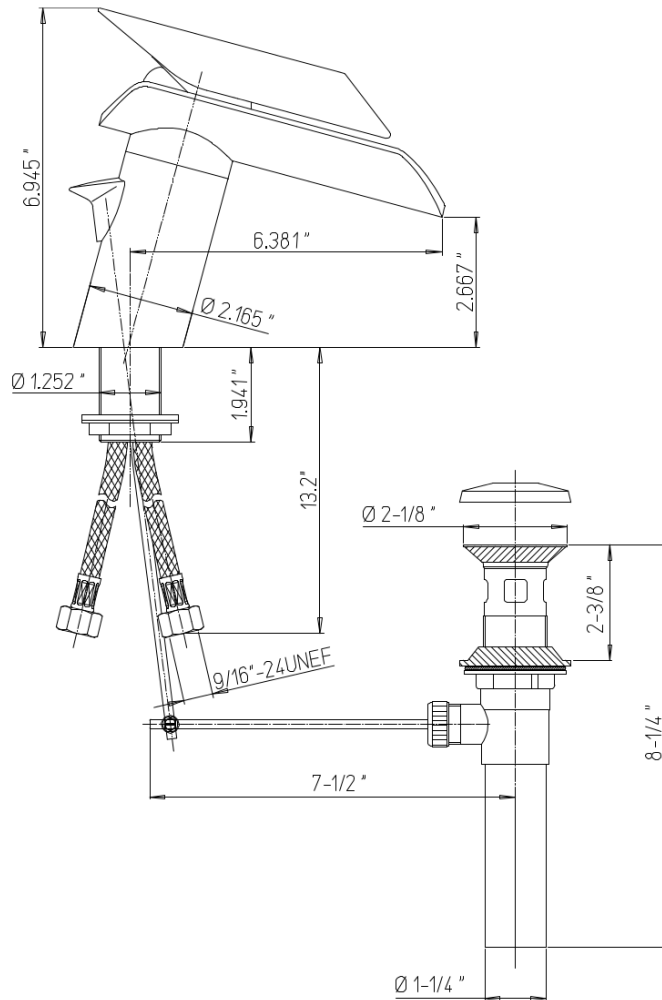

# 73-211

Morgana single handle lavatory  
faucet  
Pop-up drain included

## Morgana Series

73-211

Lavatory Faucet, Contemporary Styling