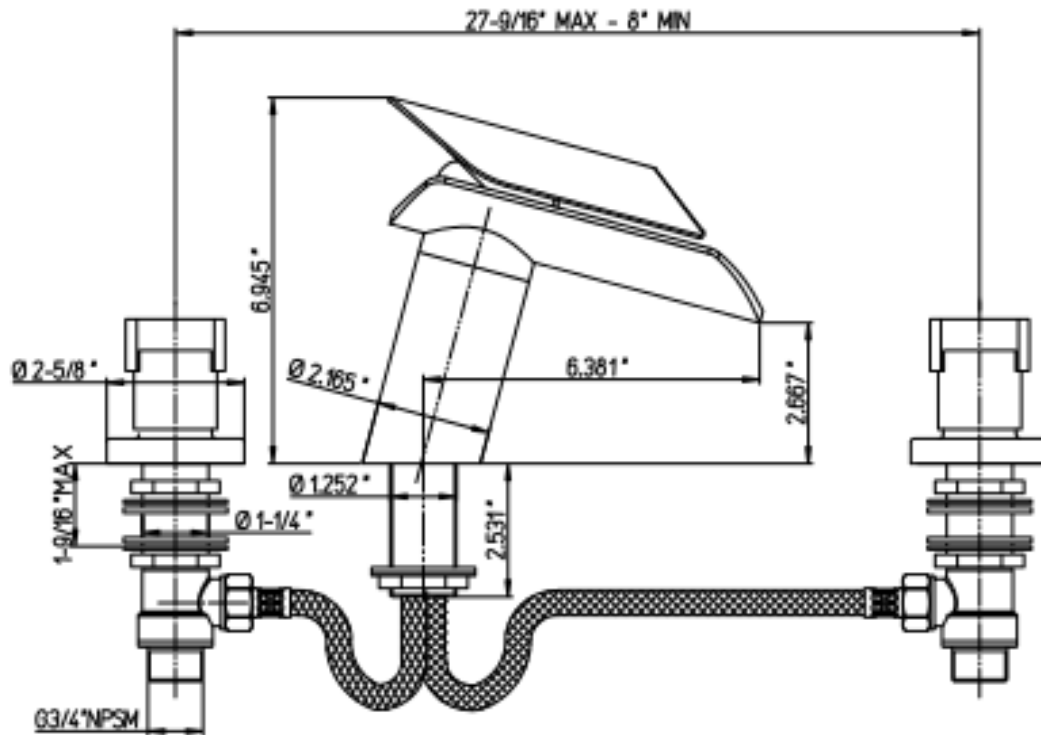

73-102

Morgana roman tub lavatory
faucet
Cylinder knobs

Morgana Series

73-102

Lavatory Faucet, Contemporary Styling

STANDARDS

- Compliant with ASME A112.18.1-B125.1
- Compliant with AB1953
- Compliant with ANSI NSF61 – Annex G
- Certified by CSA International
- Compliant with ANSI A117.1

Finishes

	73CR102VR	73PW102VR	73PW102LZ
Polished Chrome/Glass Spout	X		
Brushed Nickel/Glass Spout		X	
Brushed Nickel/Wenge Spout			X

Features

	73CR102VR	73PW102VR	73PW102LZ
Solid Brass Construction	X	X	X
Single Control Ceramic Disc Valve	X	X	X
Meets NSF 61/9 Annex G Lead Requirements	X	X	X
ADA Compliant	X	X	X
Step-By-Step Installation Instructions	X	X	X
Limited Lifetime Warranty	X	X	X
1.5 GPM	X	X	X