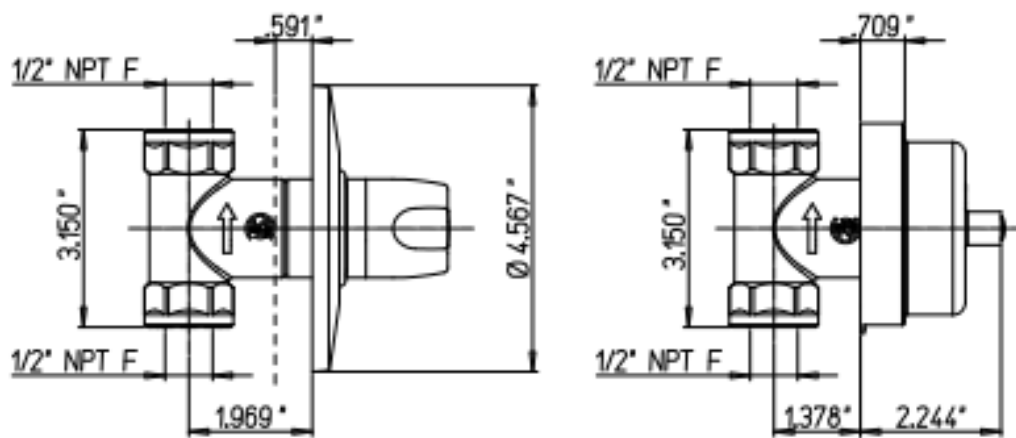

LATOSCANA
by Piani

US-400

Water Harmony volume control

Water Harmony Series

US-400

Traditional Styling

STANDARDS

- Compliant with ASME A112.18.1-B125.1 requirements

Finishes	USCR400	USPW400
Polished Chrome	X	
Brushed Nickel		X

Features	USCR400	USPW400
Solid Brass Construction	X	X
¾" Ceramic Disc Valves	X	X
Ceramic Cartridges Allow For Precise Flow Control	X	X
Step-By-Step Installation Instructions	X	X
12.49 GPM	X	X