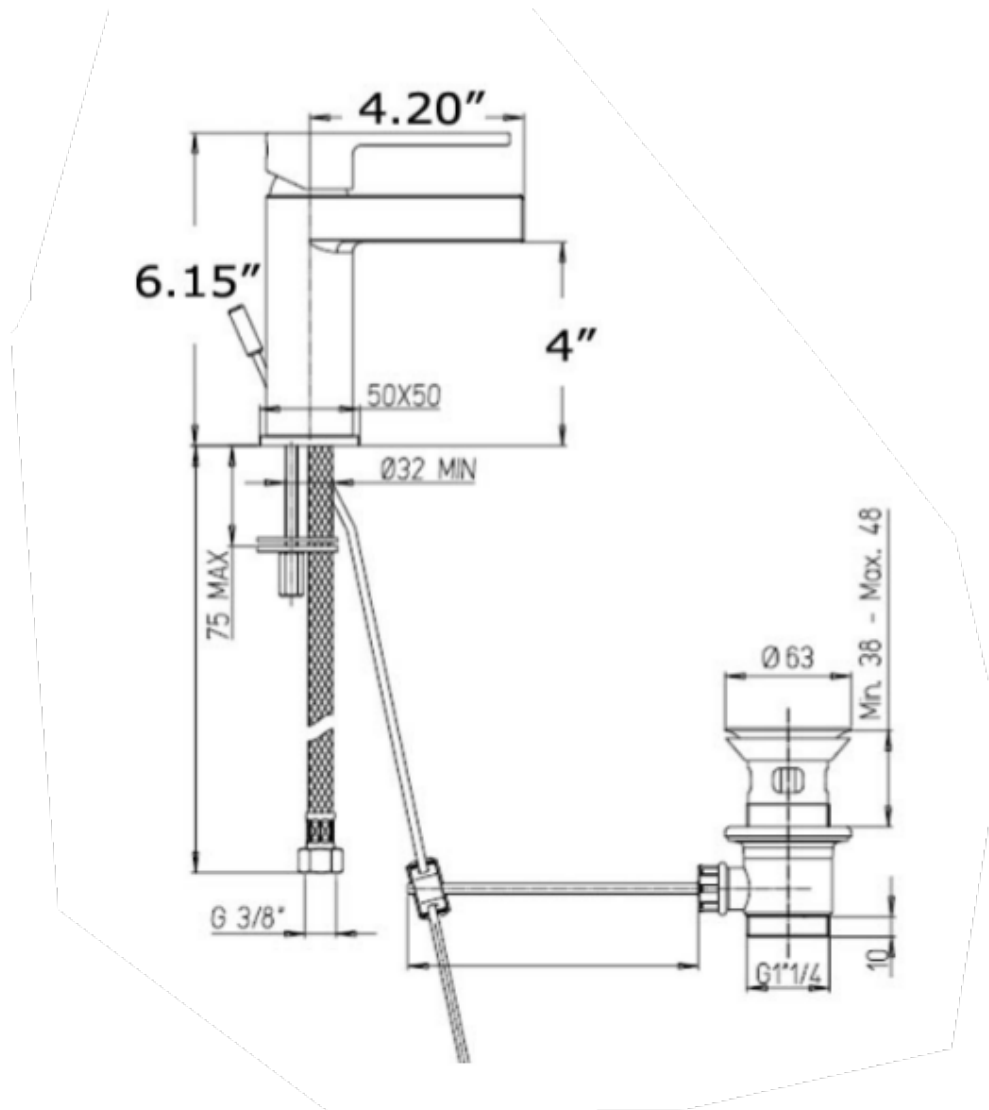

84CR211WFR

Dax waterfall single control
lavatory faucet
Pop-up drain included.

E-Commerce Series

84CR211WFR

Contemporary Styling

STANDARDS

- Compliant with ASME A112.18.1-B125.1
- Compliant with AB1953
- Compliant with ANSI NSF61 – Annex G
- Certified by CSA International
- Compliant with ANSI A117.1

Finishes

Polished Chrome

84CR211WFR

X

Features

Solid Brass Construction

Meets NSF 61/9 Annex G Lead Requirements

ADA Compliant