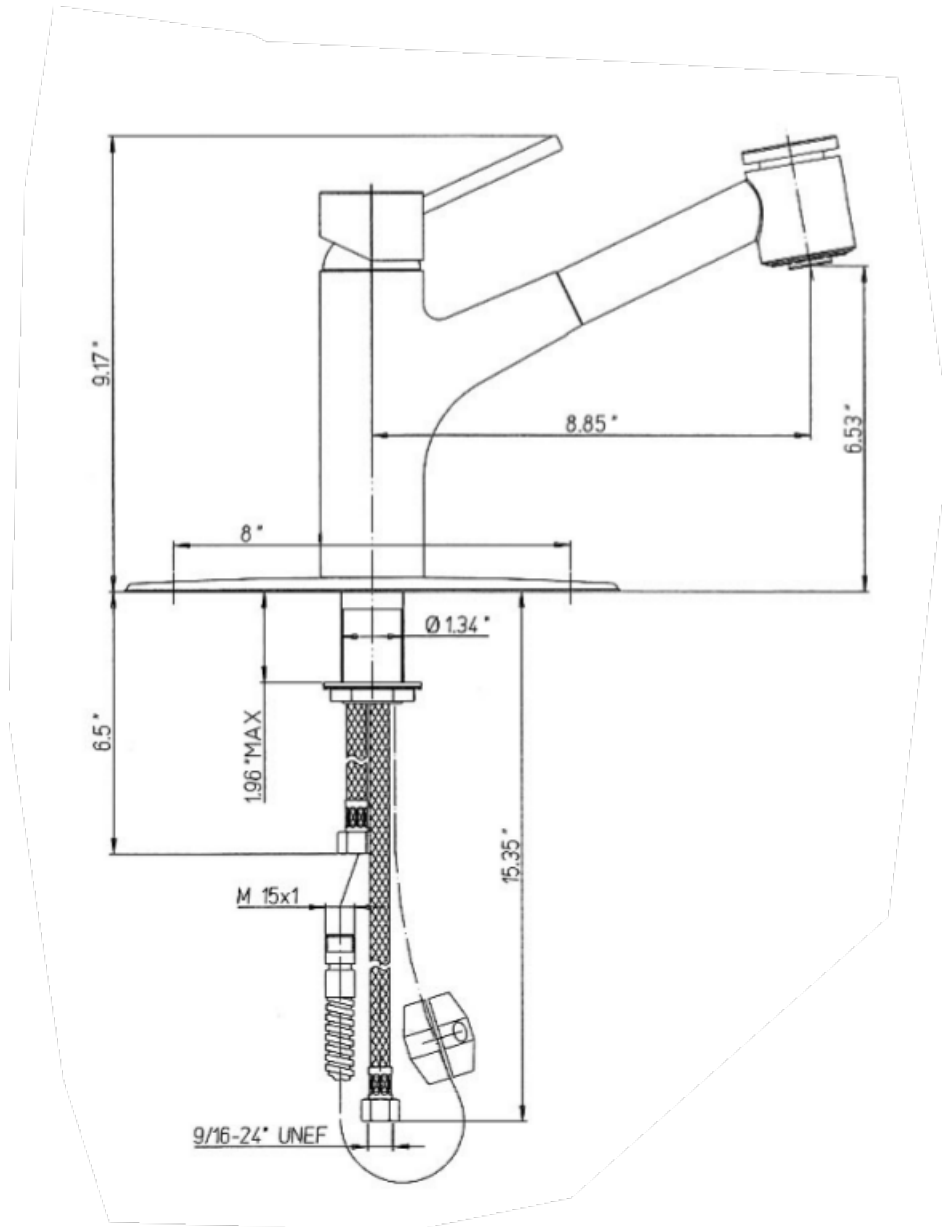

# 78-576

Single handle pull-out kitchen faucet with 2 function sprayer (stream/spray)