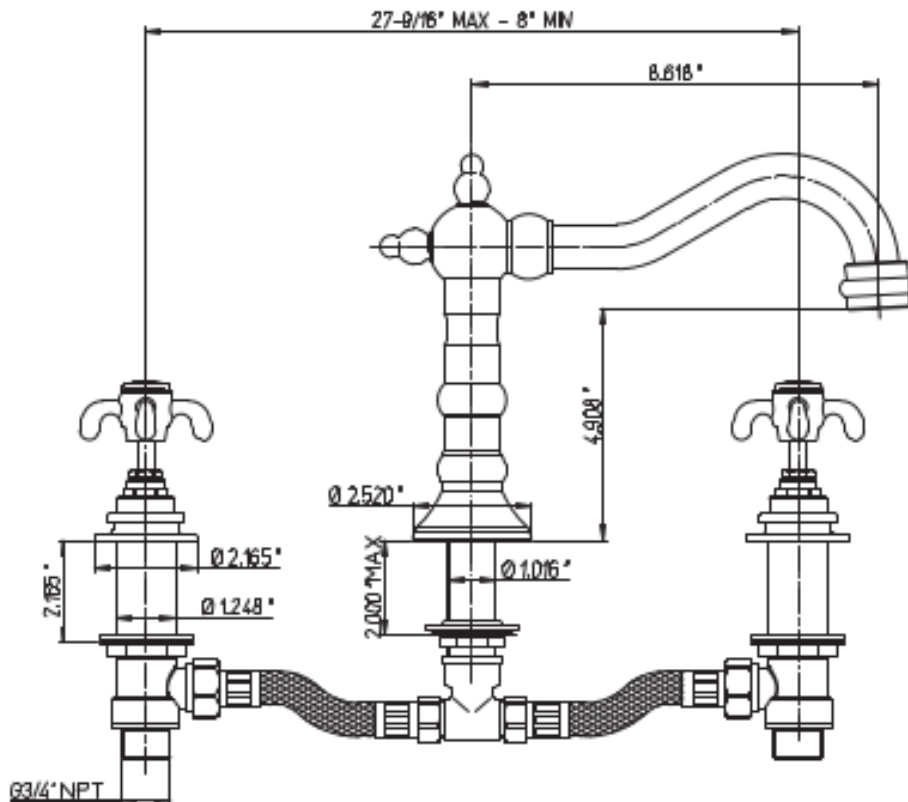

87-102

Ornellaia roman tub with cross handles

Ornellaia Series

87-102

Lavatory Faucet, Traditional Styling

STANDARDS

- Compliant with ASME A112.18.1-B125.1
- Compliant with AB1953
- Compliant with ANSI NSF61 – Annex G
- Certified by CSA International
- Compliant with ANSI A117.1

Finishes	87CR102	87PW102	87TU102
Polished Chrome	X		
Brushed Nickel		X	
Tuscan Bronze			X

Features	87CR102	87PW102	87TU102
Solid Brass Construction	X	X	X
Meets NSF61/9 Annex G Lead Requirements	X	X	X
ADA Compliant	X	X	X
Step-By-Step Installation Instructions	X	X	X
Limited Lifetime Warranty	X	X	X
1.5 GPM	X	X	X