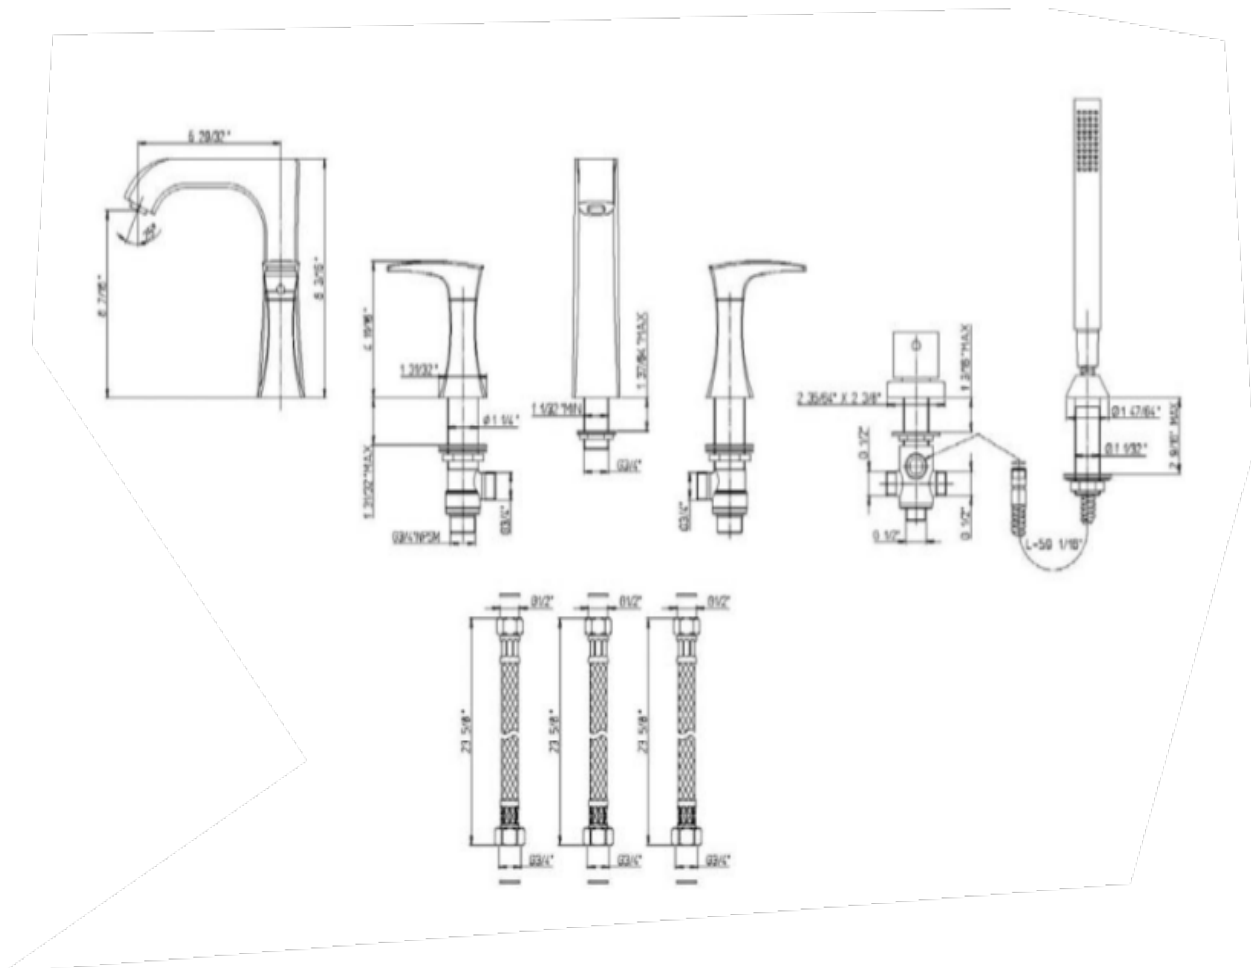

89-109

Lady roman tub with lever handles and a diverter with hand held shower

Lady Series

89-109

Lavatory Faucet

STANDARDS

- Compliant with ASME A112.18.1-B125.1
- Compliant with AB1953
- Compliant with ANSI NSF61 – Annex G
- Certified by CSA International
- Compliant with ANSI A117.1

Finishes	89CR109	89PW109	89OK109
Polished Chrome	X		
Brushed Nickel		X	
Satin Gold			X

Features	89CR109	89PW109	89OK109
Solid Brass Construction	X	X	X
Meets NSF 61/9 Annex G Lead Requirements	X	X	X
ADA Compliant	X	X	X
Step-By-Step Installation Instructions	X	X	X
Limited Lifetime Warranty	X	X	X
1.5 GPM	X	X	X
Pop-Up Drain Included	X	X	X