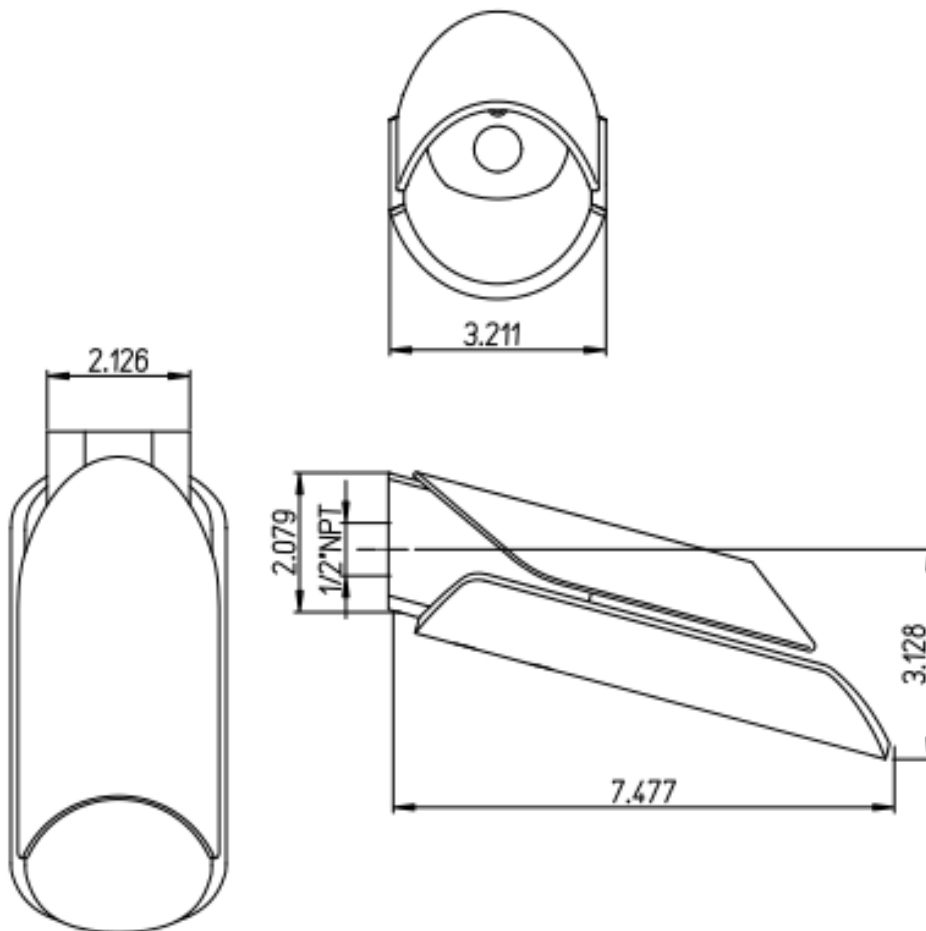

73-430

Morgana Tub Spout

Morgana Series

73-430

Tub Spout, Contemporary Styling

STANDARDS

- Compliant with ASME A112.18.1-B125.1
- Compliant with AB1953
- Compliant with ANSI NSF61 – Annex G
- Certified by CSA International
- Compliant with ANSI A117.1

Finishes

	73CR430VR	73PW430VR	73PW430LZ
Polished Chrome/Glass Spout	X		
Brushed Nickel/Glass Spout		X	
Brushed Nickel/Wenge Spout			X

Features

	73CR430VR	73PW430VR	73PW430LZ
Solid Brass Construction	X	X	X
Single Control Ceramic Disc Valve	X	X	X
Meets NSF 61/9 Annex G Lead Requirements	X	X	X
ADA Compliant	X	X	X
Step-By-Step Installation Instructions	X	X	X
Limited Lifetime Warranty	X	X	X
1.5 GPM	X	X	X