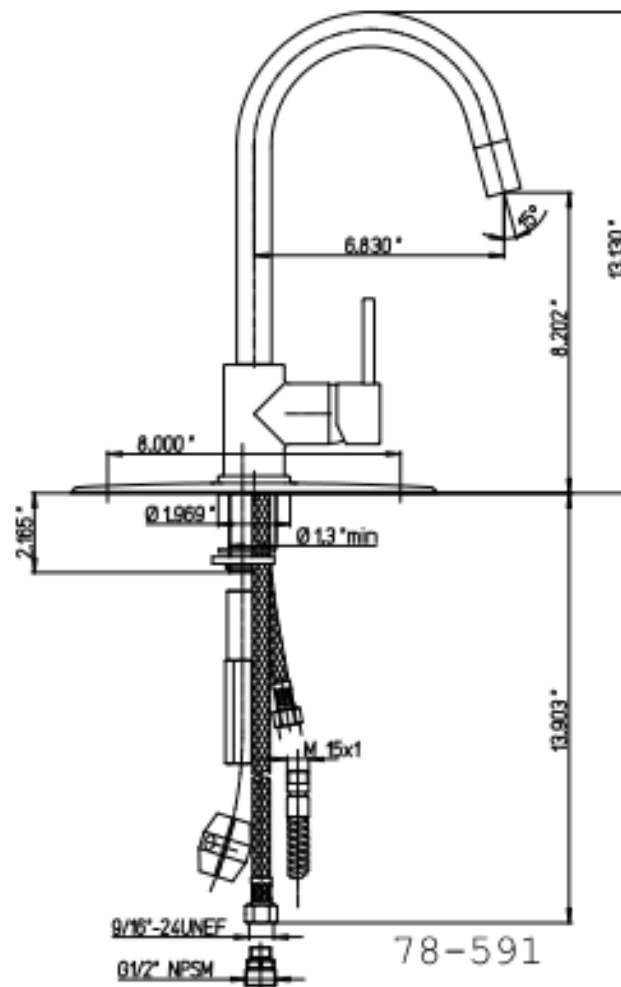

# 78-591

Single handle pull-down spray  
kitchen faucet

<b>Features</b>	78CR591	78PW591
Solid Brass Construction	X	X
Single Control Ceramic Disc Valve	X	X
Meets NSF 61/9 Annex G Lead Requirements	X	X
ADA Compliant	X	X
Step-By-Step Installation Instructions	X	X
Limited Lifetime Warranty	X	X
1.75 GPM	X	X