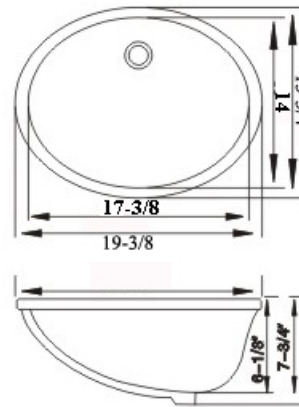

LENOVA

4580 W Roosevelt Rd Hillside, IL 60162 www.Lenovasinks.com Phone: 877-733-1098

SPECIFICATIONS

MODEL PU-901BK

GENERAL

Fine quality bathroom square sink formed of vitreous china

DESIGN FEATURES

Single bowl depth 6" with inside bowl dimensions 17-3/8" X14" and over all 19-3/8" X 15-3/4"

Color: Black

Mount Style: Undermount

Other: Drain opening 1-3/4".

CUPC certified

Minimum cabinet size 21"

Product shall be specified as PU-901BK

Warranty:

Limited Life Time warranty against manufacturer defects and craftsmanship.