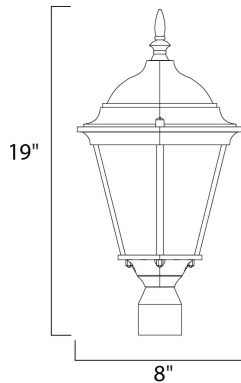

PRODUCT DESCRIPTION

Westlake is a transitional style from Maxim Lighting International in Black, Rust Patina, Empire Bronze, or White finish.

MEASUREMENTS

DIMENSION : 8" W x 19" H
 HANGING WEIGHT : 3.08 lb

GLASS

Clear CL

MATERIAL

Die Cast Aluminum

RATINGS

cETLus
 Wet Location

ADDITIONAL

RATED LIFE 2500 Hours
 OPERATING TEMPERATURE:
 -20°C (-4°F), 40°C (104°F)