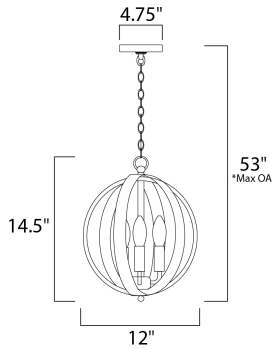

PRODUCT DESCRIPTION

Offered in a variety of shapes and sizes, the Provident collection offers a trending style at value engineered pricing. The pivoting metal bands in your choice of Oiled Rubbed Bronze or Satin Nickel are available in sizes that fit many coordinating locations.

*max overall height

MEASUREMENTS

- DIMENSION : 12" L x 12" W x 14.5" H
- MAX OAH : 53" OAH
- CANOPY : 4.75" W x 0.75" H x 4.75" L
- HANGING WEIGHT : 4.75 lb

LAMPING

- LUMENS : 1,800 Rated
- BULB : 3 x 60W Incandescent E12 Candelabra , 180W Total
- BULB INCLUDED : (Not Included)
- DIMMABLE : Yes